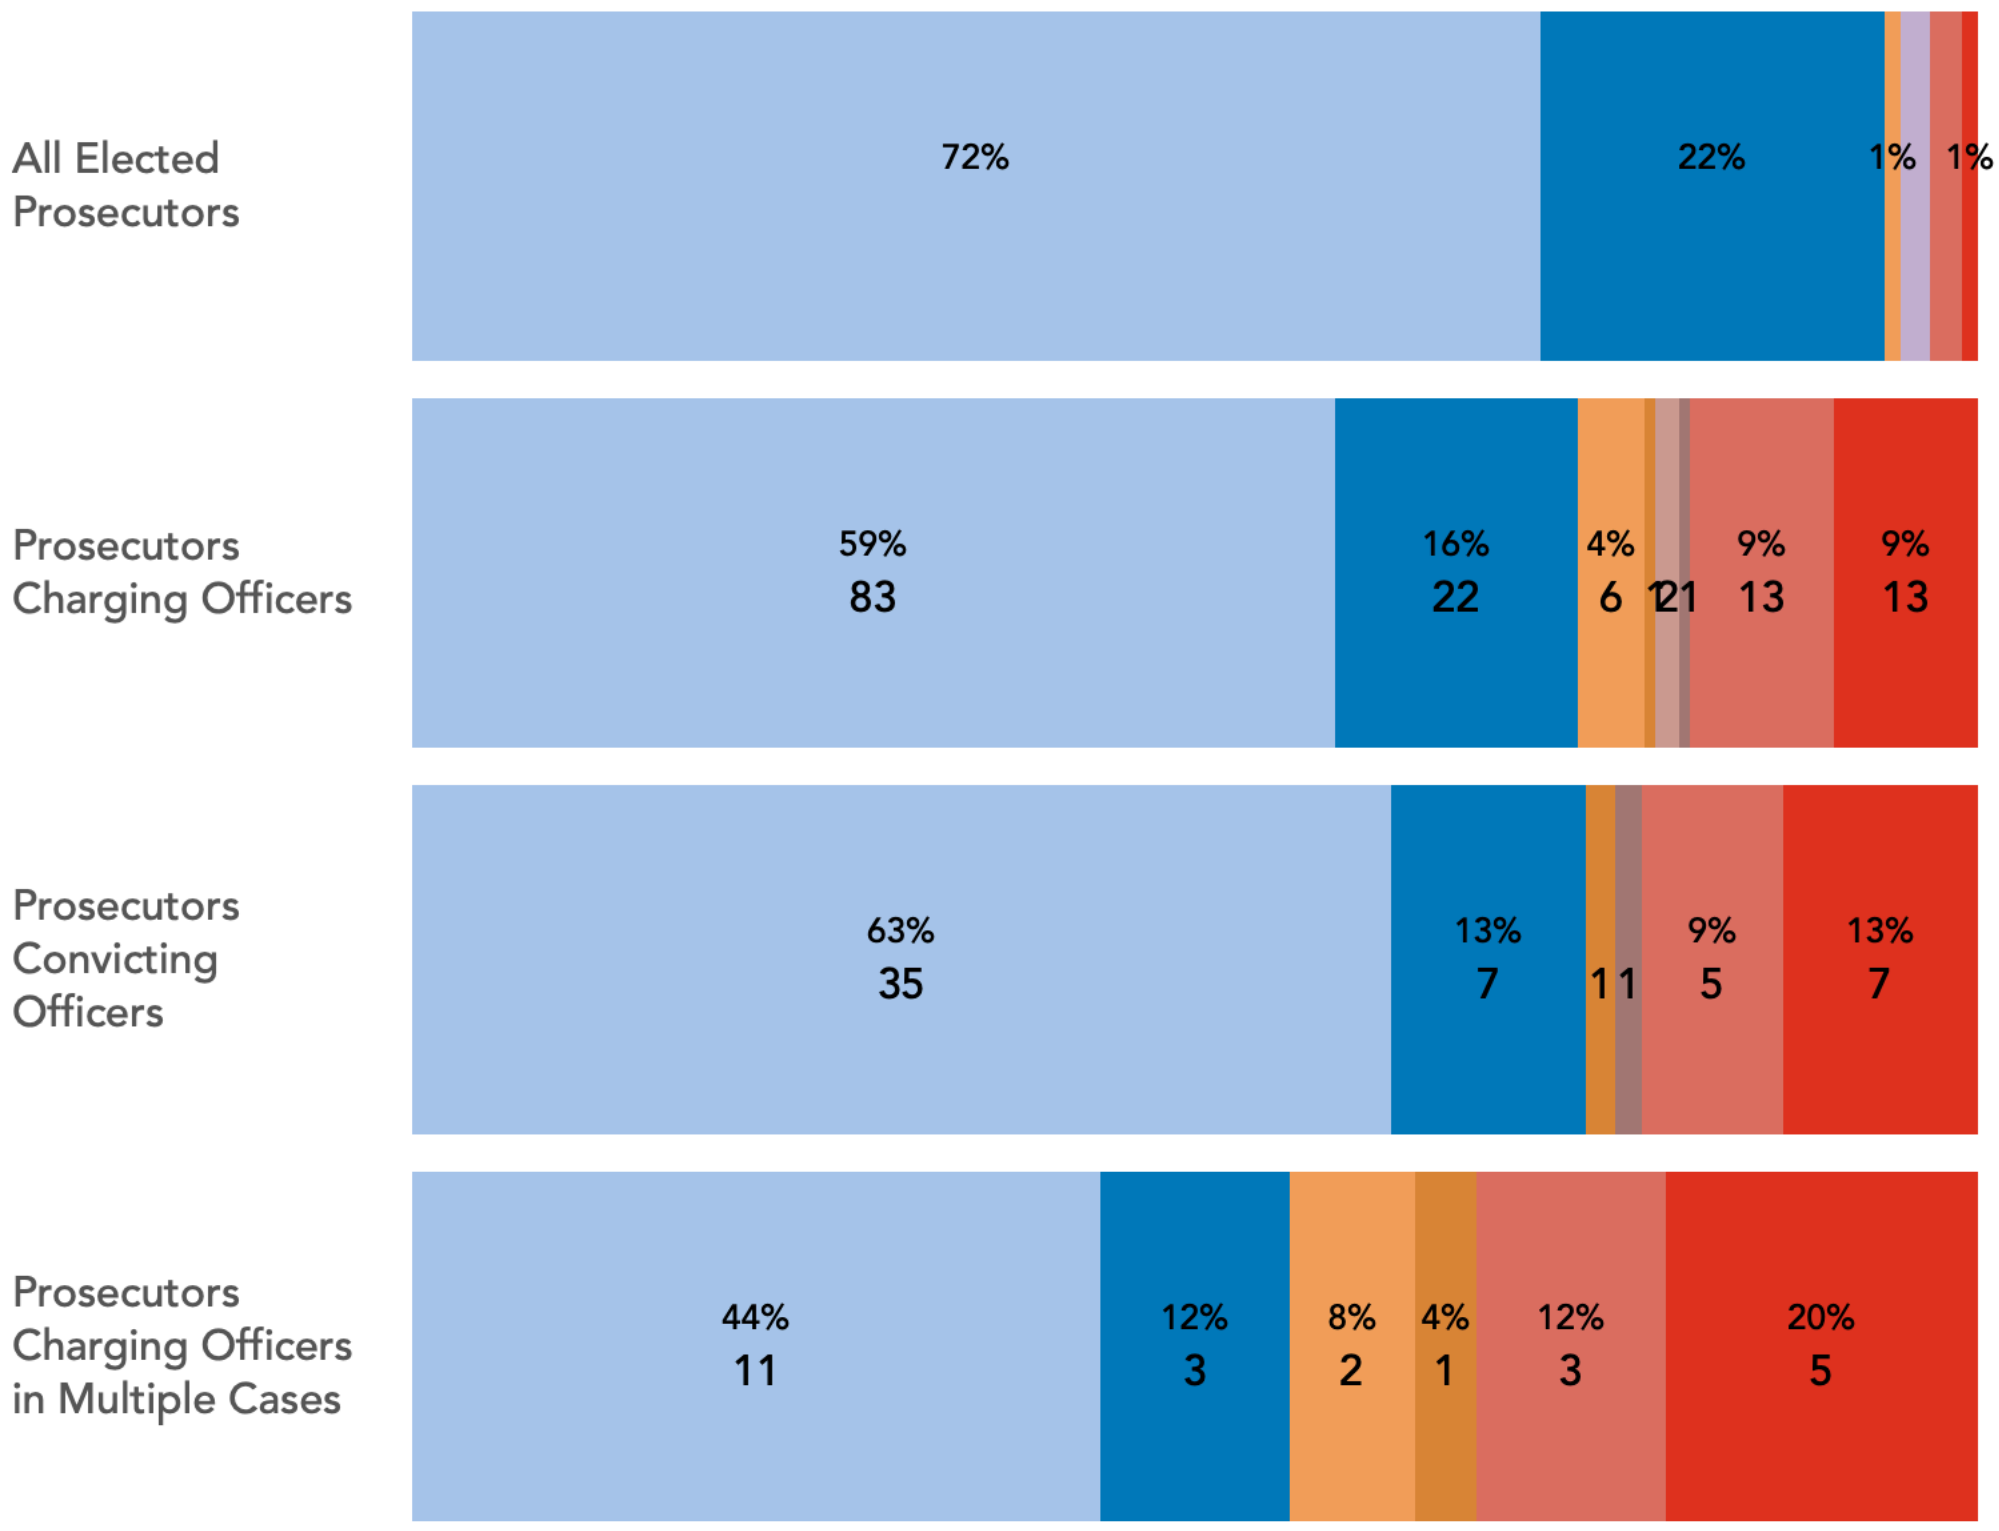

Mapping Police Violence collected data on over **1,100 killings by police in 2021**. We compiled this information from media reports, obituaries, public records, and databases like Fatal Encounters and the WashingtonPost. Despite the federal government's efforts to create a national database on this issue, their Use of Force Data Collection program is **expected to shut down** this year because fewer than 60% of the nation's law enforcement reported data to the program. **As such, this report represents the most comprehensive public accounting of deadly police violence in 2021.** Our analysis suggests the majority of killings by police in 2021 could have been prevented and that specific policies and practices might prevent police killings in the future.

Scroll to explore the findings.

1,134 people were killed by police in 2021.

More people were killed by police in 2021 than almost any other year in recent history.

97% of people killed by police in 2021 were killed by police shootings. Tasers, physical force, and police vehicles accounted for most other deaths.

Each year, **fewer than 3% of killings by police result in officers being charged with a crime**. Officers are disproportionately prosecuted by Black prosecutors — **especially Black women**. Representing only **1%** of the nation’s elected prosecutors, Black women were **9%** of prosecutors who charged officers for killing someone, **13%** of prosecutors convicting officers and **20%** of prosecutors charging officers in two or more deadly force incidents from 2013-2021.

- Officers identified (434)
- Officers with one prior shooting (11)
- Officers with two or more prior shootings (5)
- Officers not reported/unable to be identified (700)

Most killings began with police responding to **suspected non-violent offenses** or cases where **no crime** was reported. **117** people were killed after police stopped them for a traffic violation.