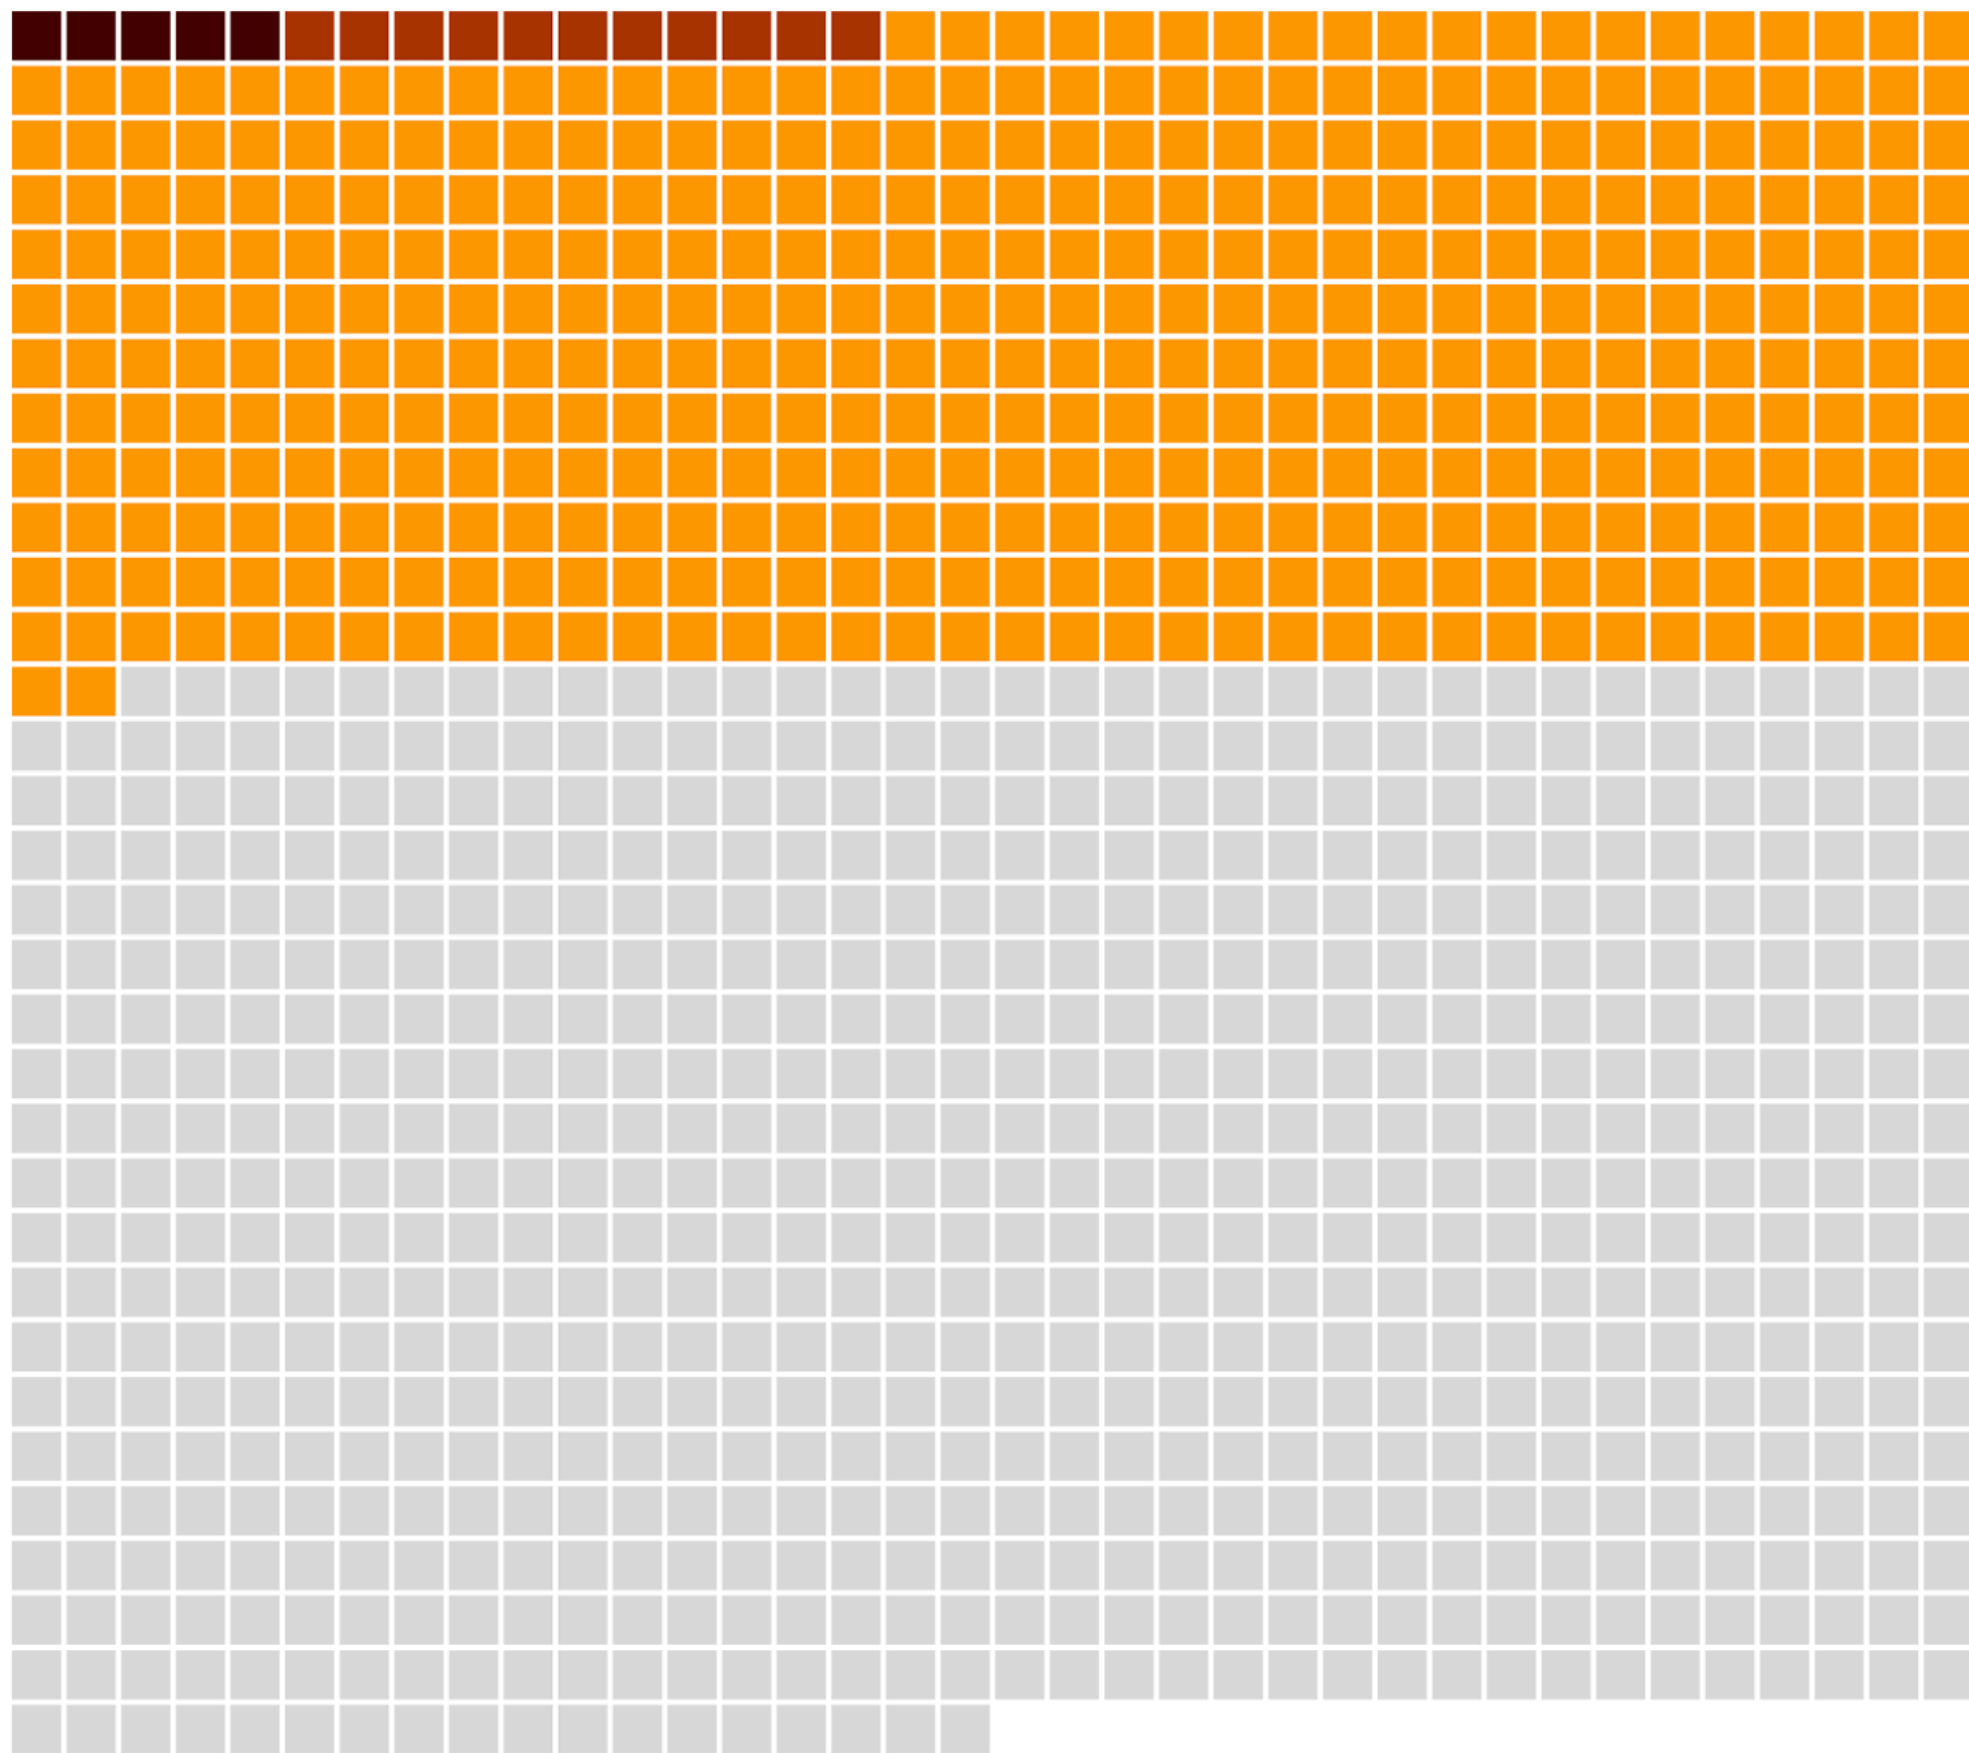

We were able to identify officers in **434** cases. At least **16** had shot or killed someone before. **5** had multiple prior shootings.

- Officers identified (434)
- Officers with one prior shooting (11)
- Officers with two or more prior shootings (5)
- Officers not reported/unable to be identified (700)