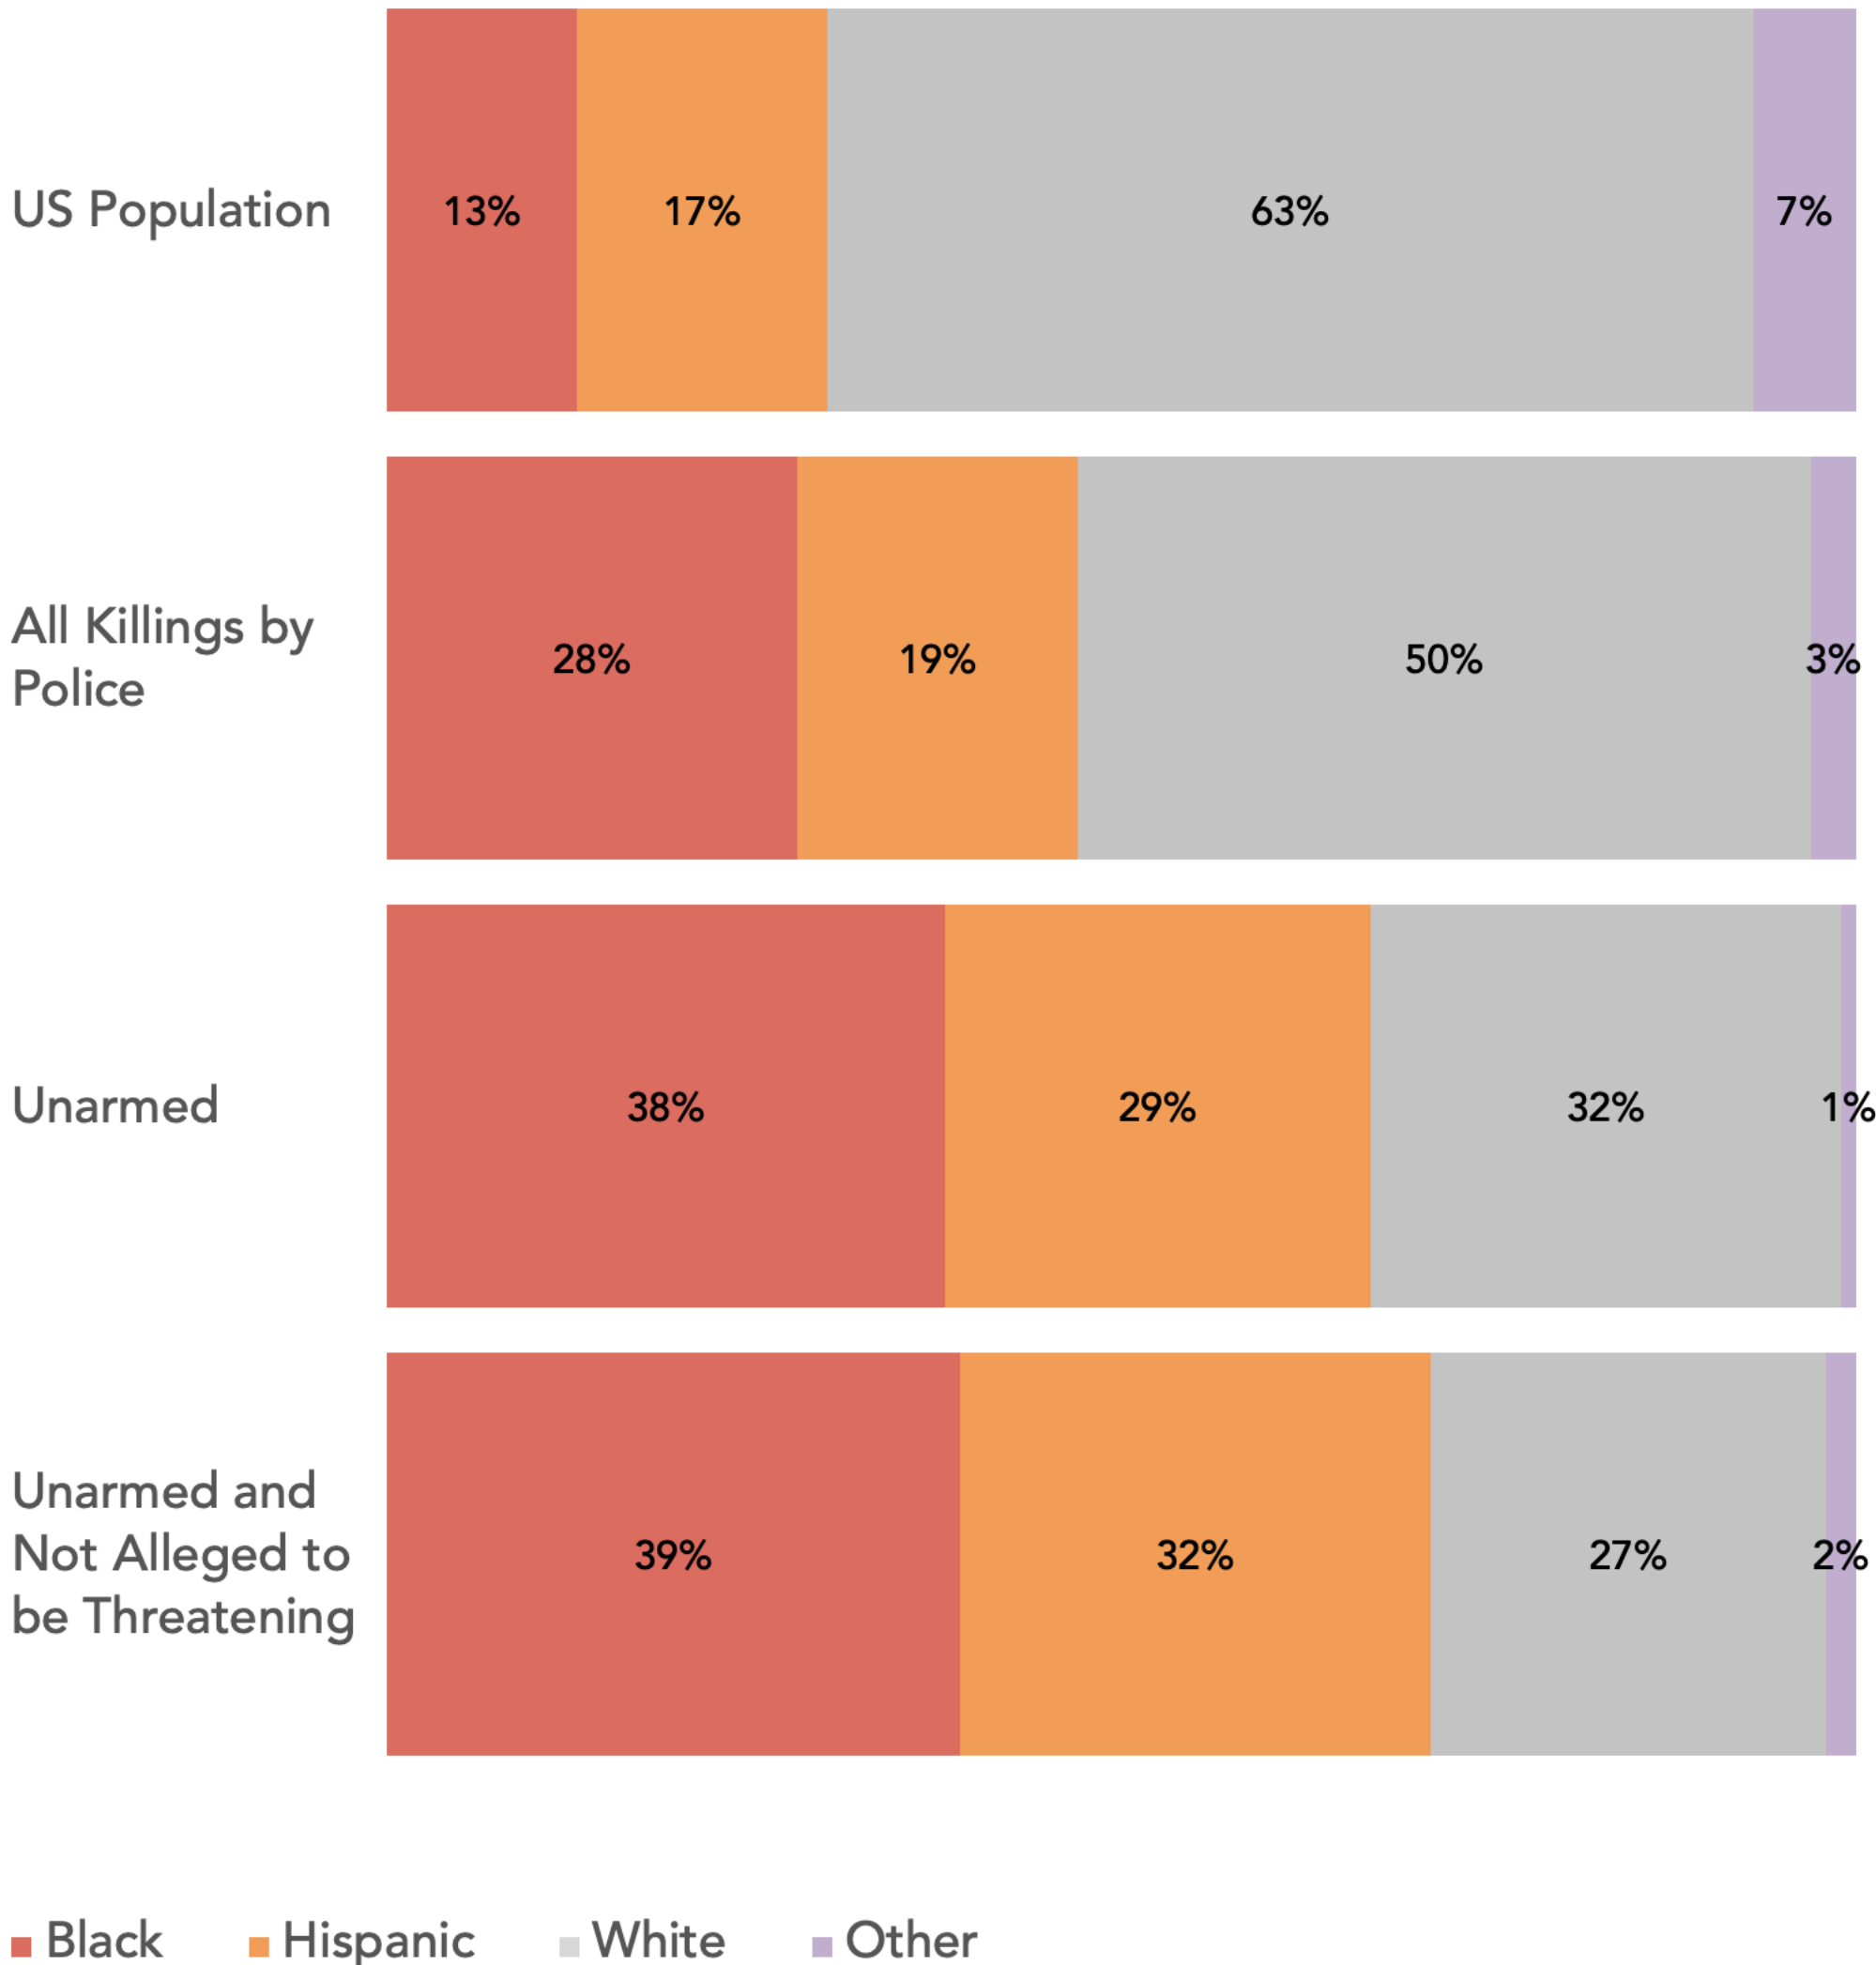

Black people were **more likely to be killed** by police, more likely to be **unarmed** and **less likely to be threatening someone** when killed.