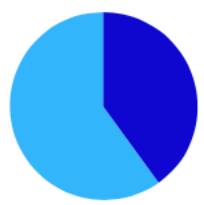

Programs that **send mental health providers instead of police** to mental health-related 911 calls are beginning to be **scaled up in some cities. Here are some examples, according to the latest data reported:**

Eugene, OR: CAHOOTS program responds to **40% of mental health or disorderly persons calls citywide**