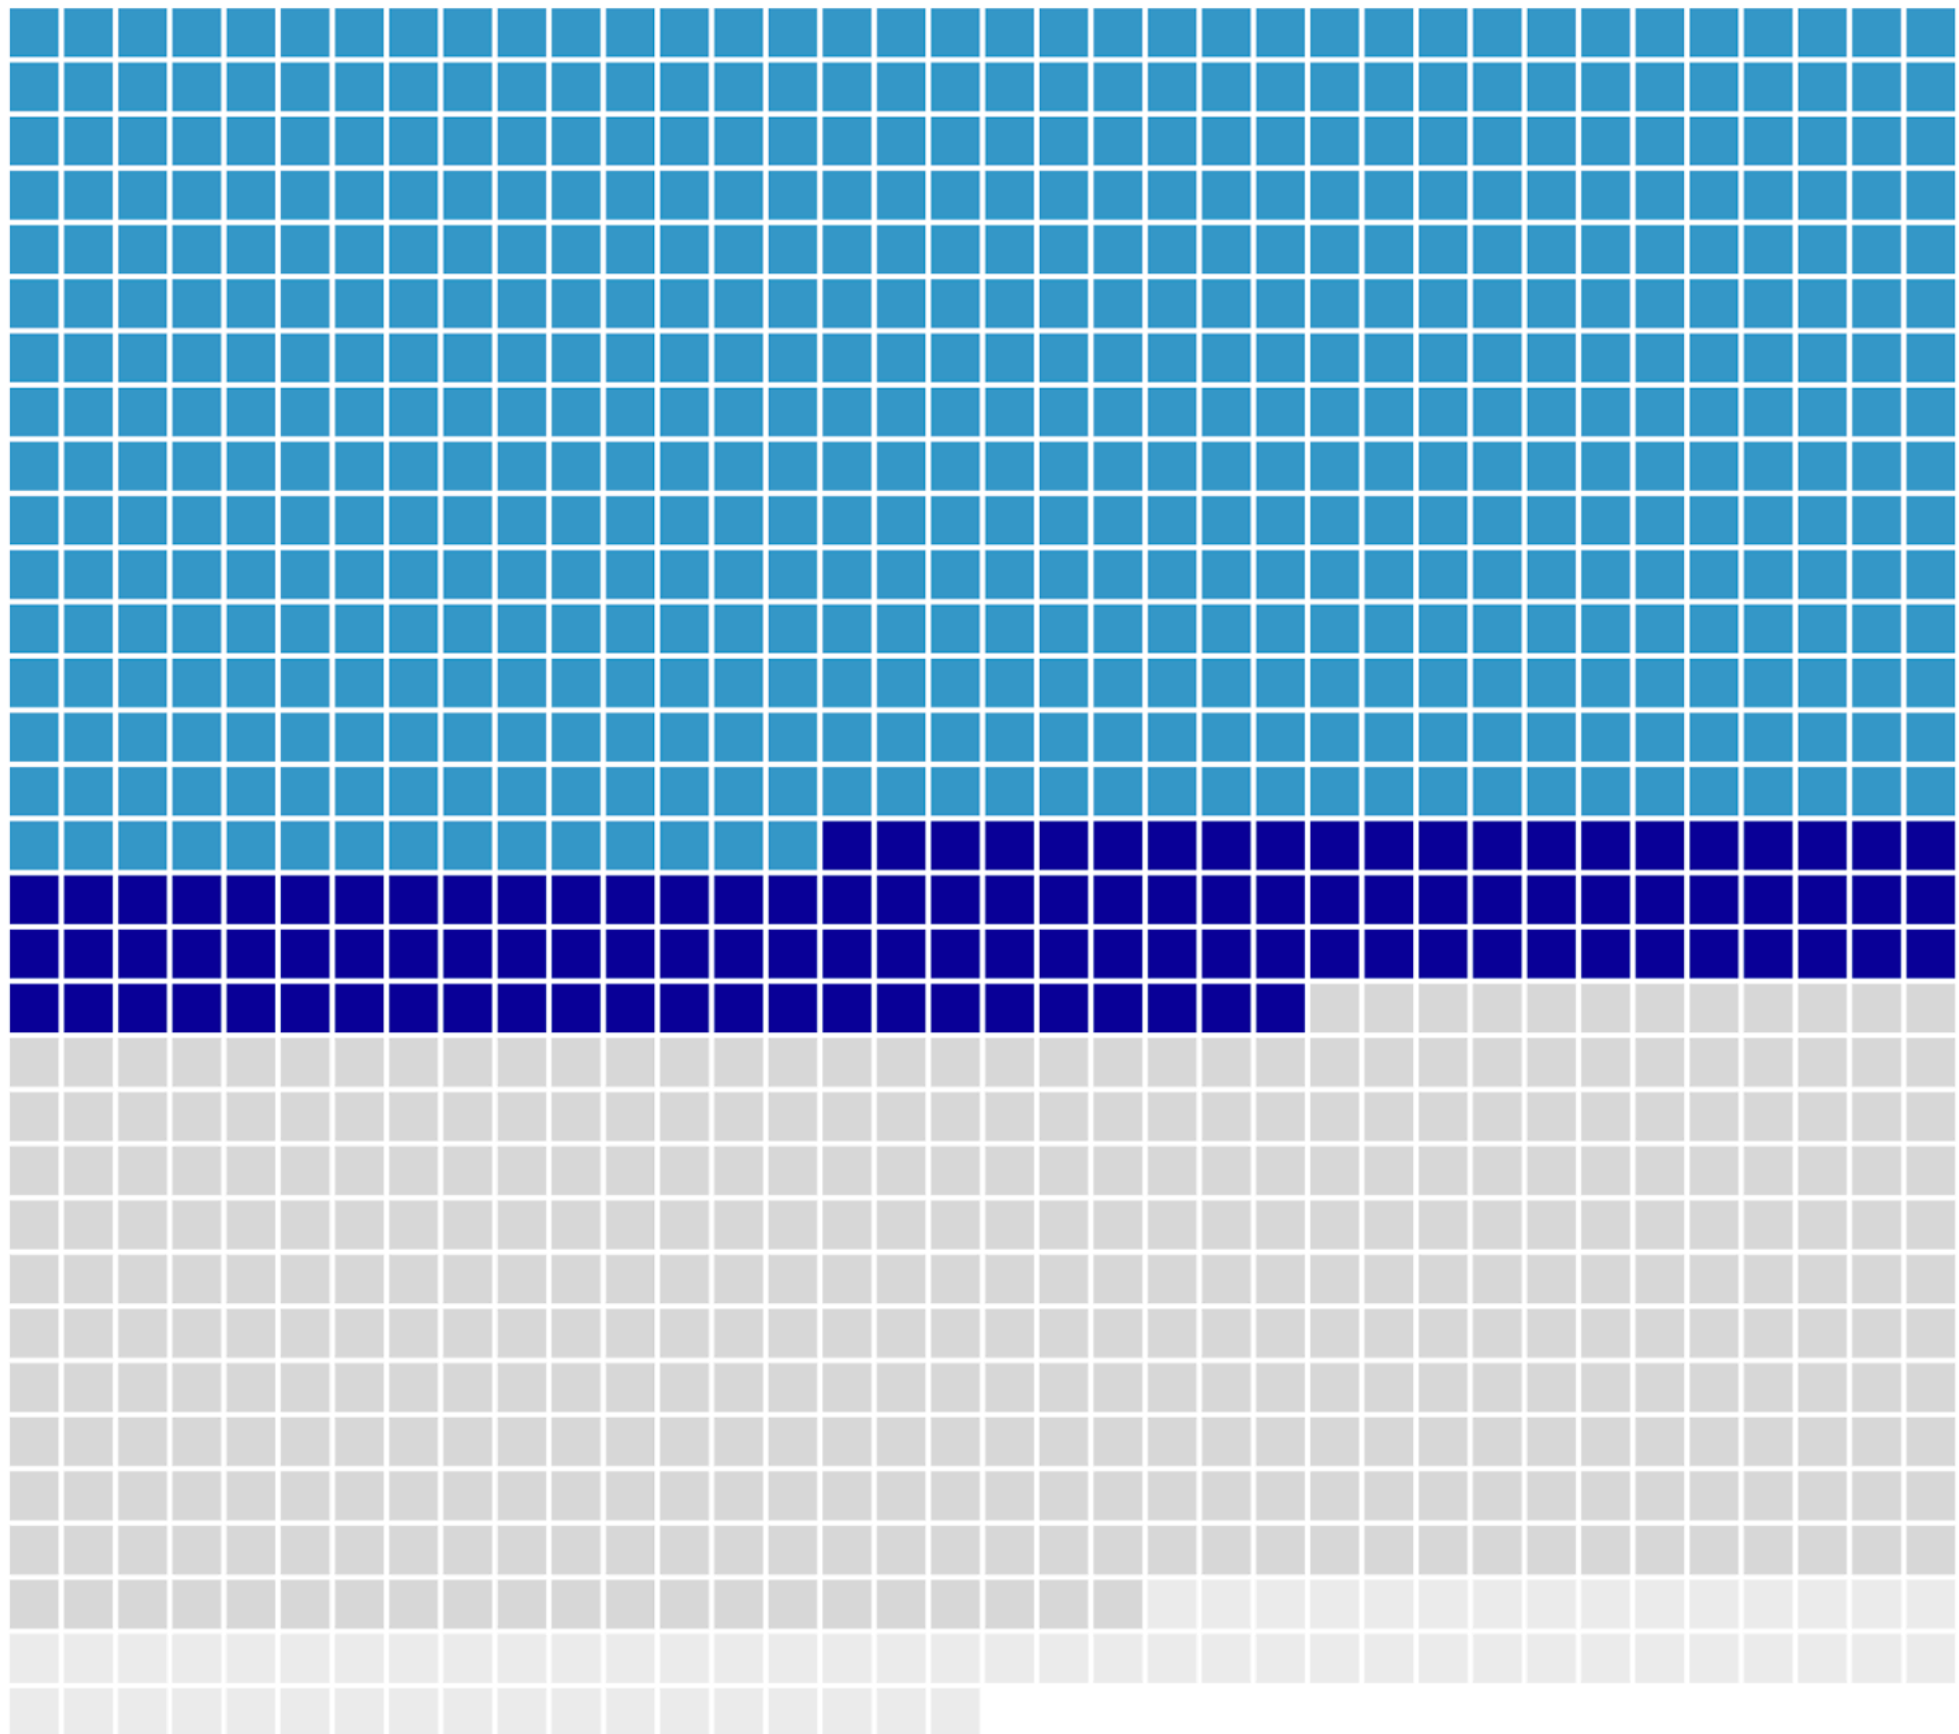

- Officers identified (434)
- Officers with one prior shooting (11)
- Officers with two or more prior shootings (5)
- Officers not reported/unable to be identified (700)

Most killings began with police responding to **suspected non-violent offenses** or cases where **no crime** was reported. **117** people were killed after police stopped them for a traffic violation.