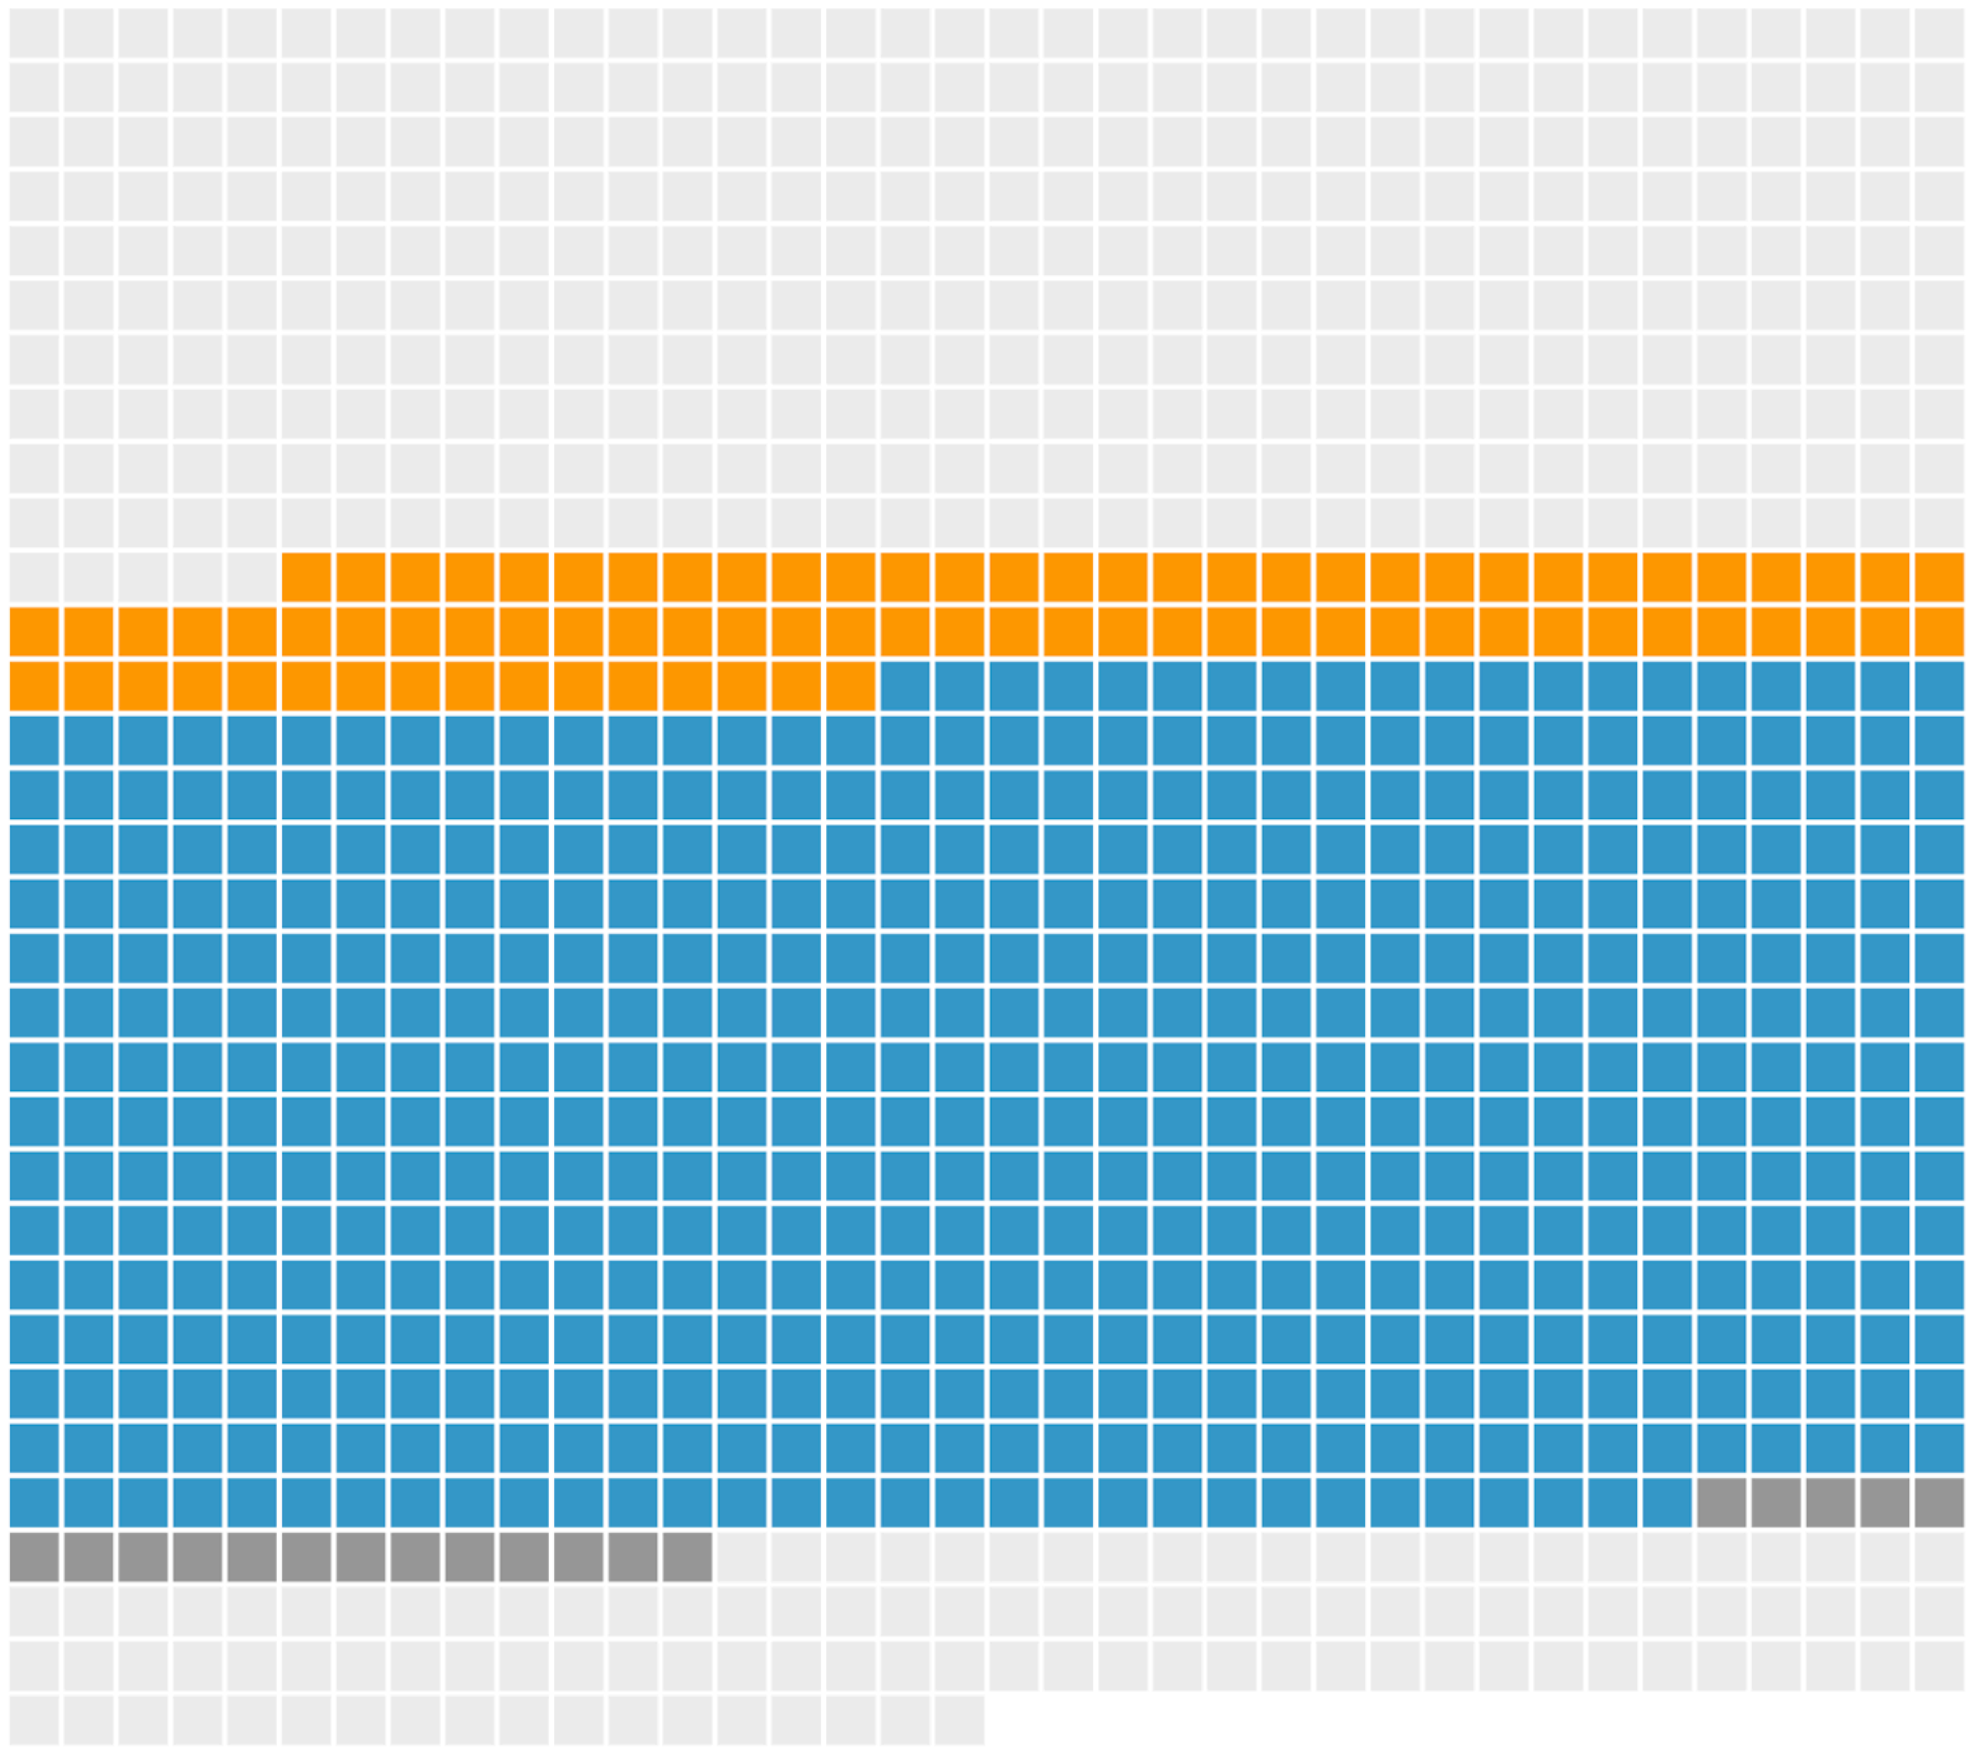

But **1 in 8** people with a gun were not threatening anyone when they were killed. They might have been **de-escalated** instead.

- Gun, allegedly threatening someone (555)
- Gun, not alleged to be threatening someone (82)
- Guns, undetermined (19)