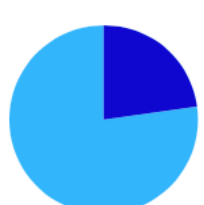

Portland: Street Response Teams responds to **23% of unwanted persons, suspicious persons, and non-emergency welfare check calls in designated neighborhoods**