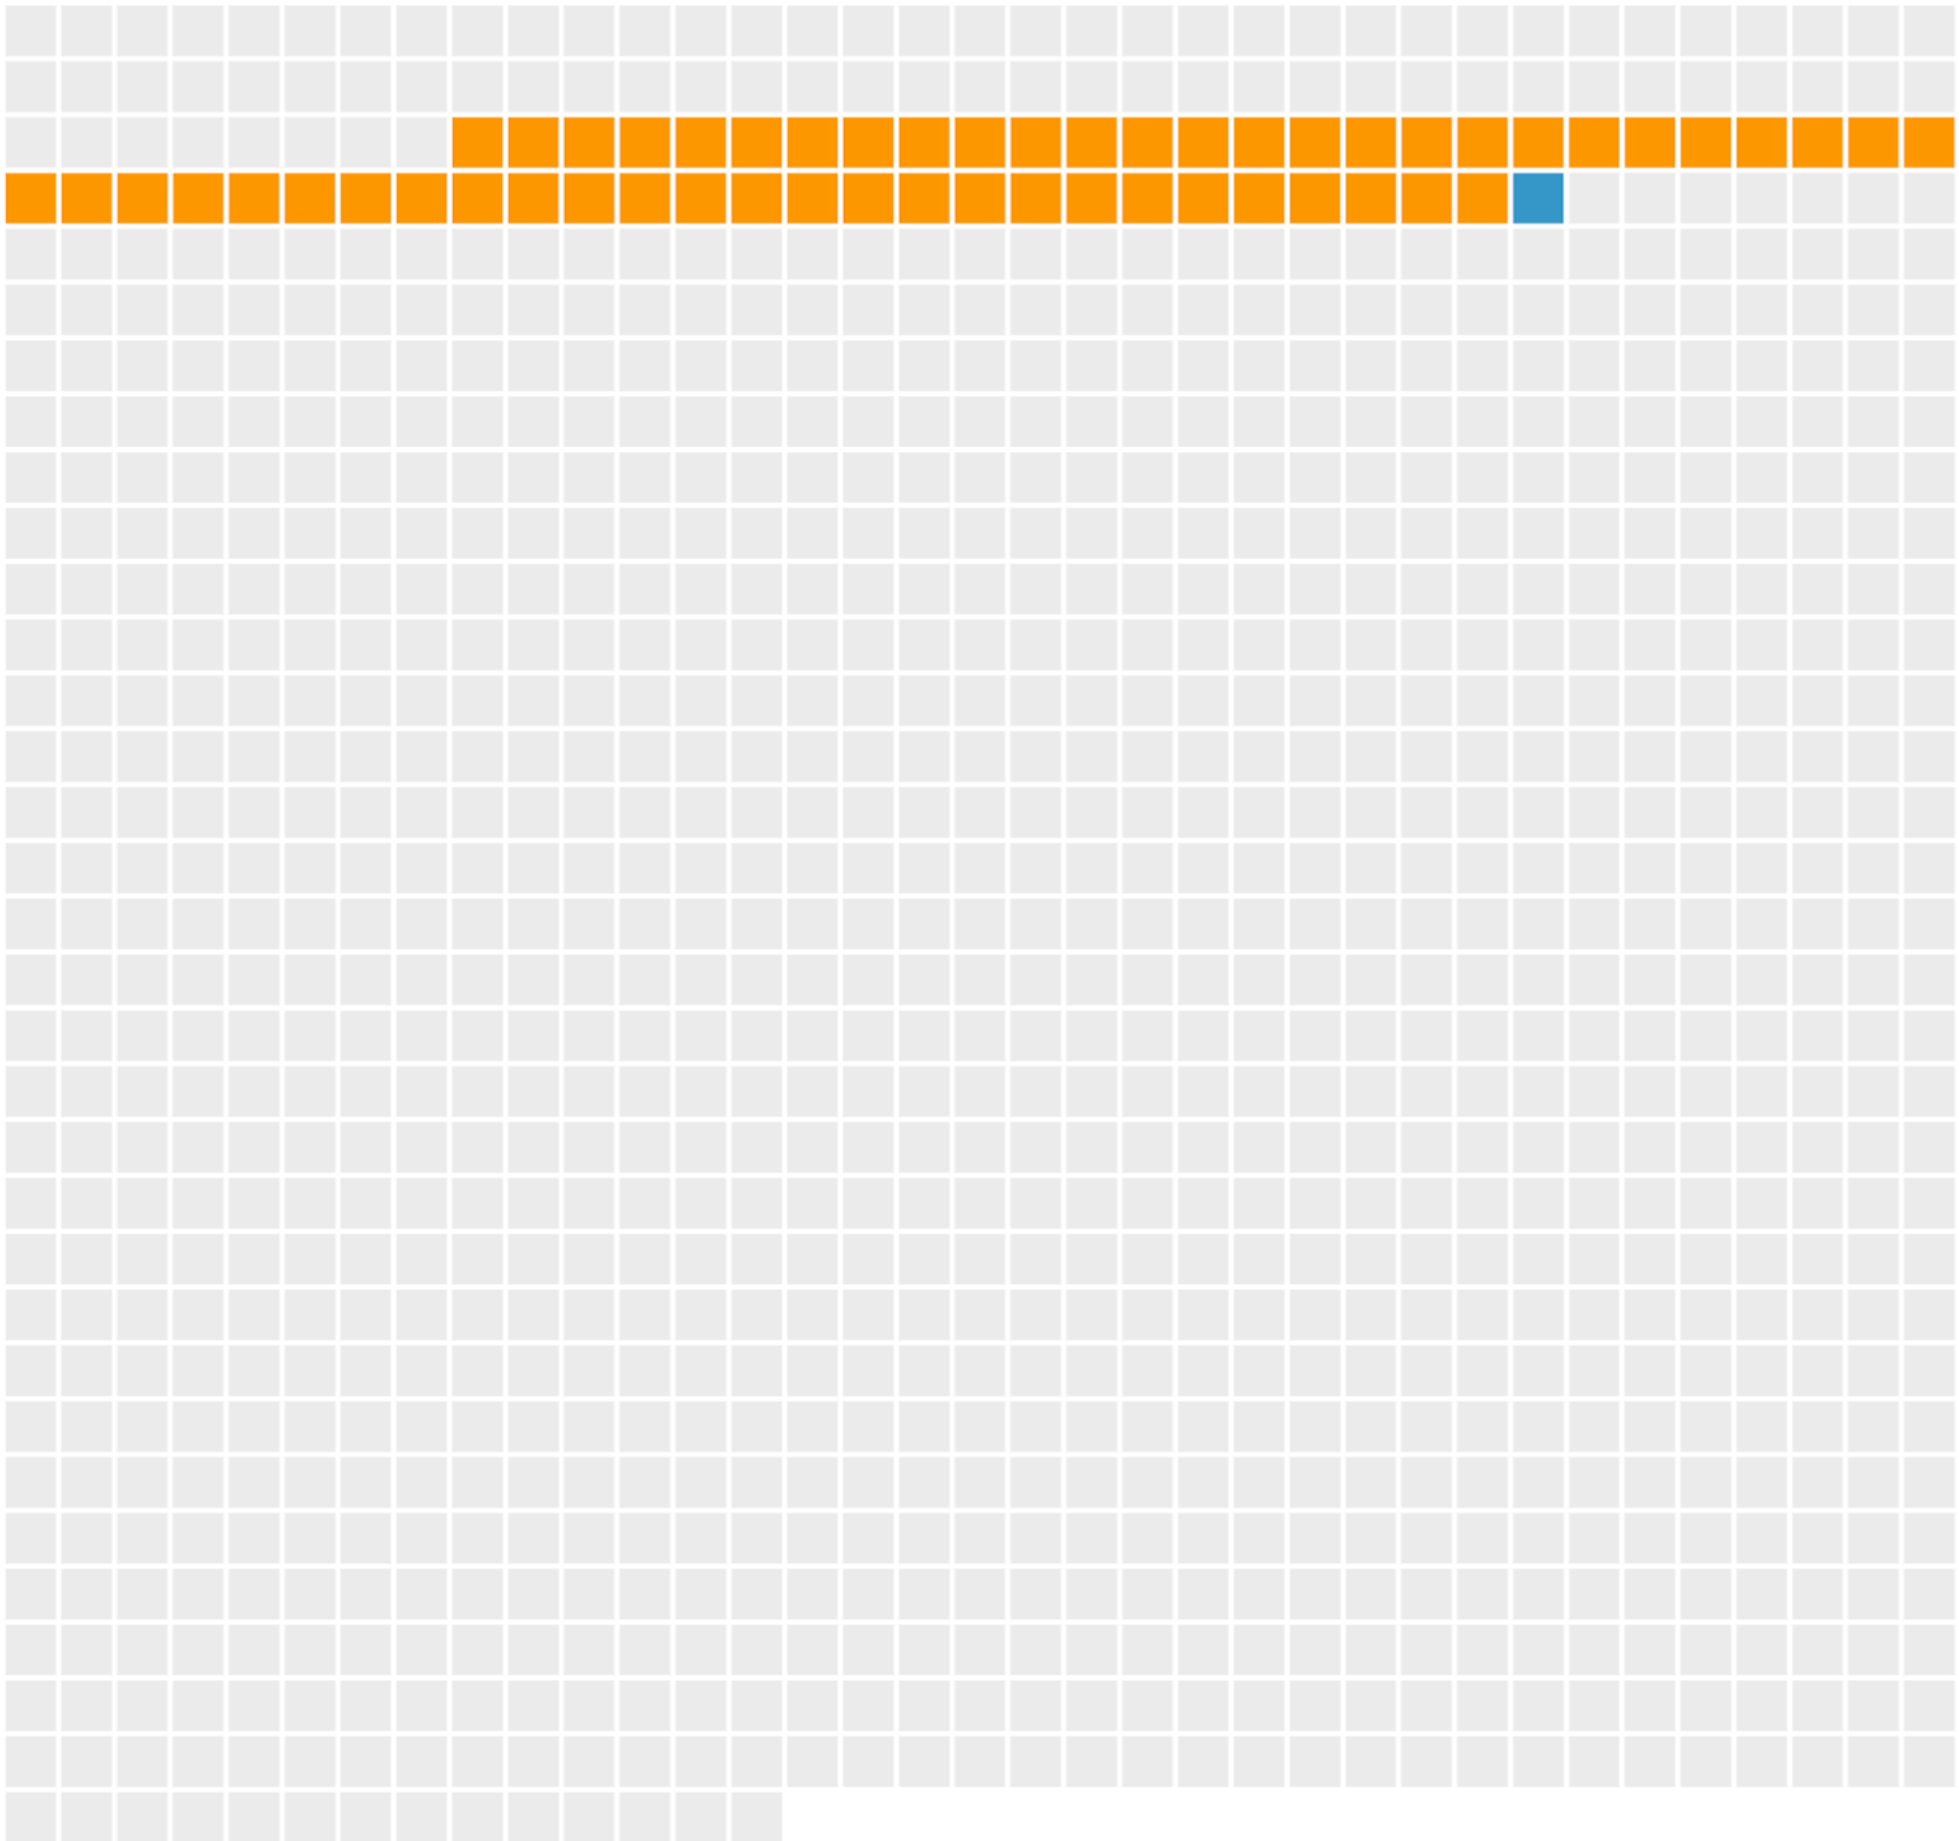

49 of these people were killed when police shot at a moving vehicle, a practice many experts say should be **banned**.

■ Vehicle, Killed by Police Shooting (49)   ■ Killed by Police Vehicle (1)