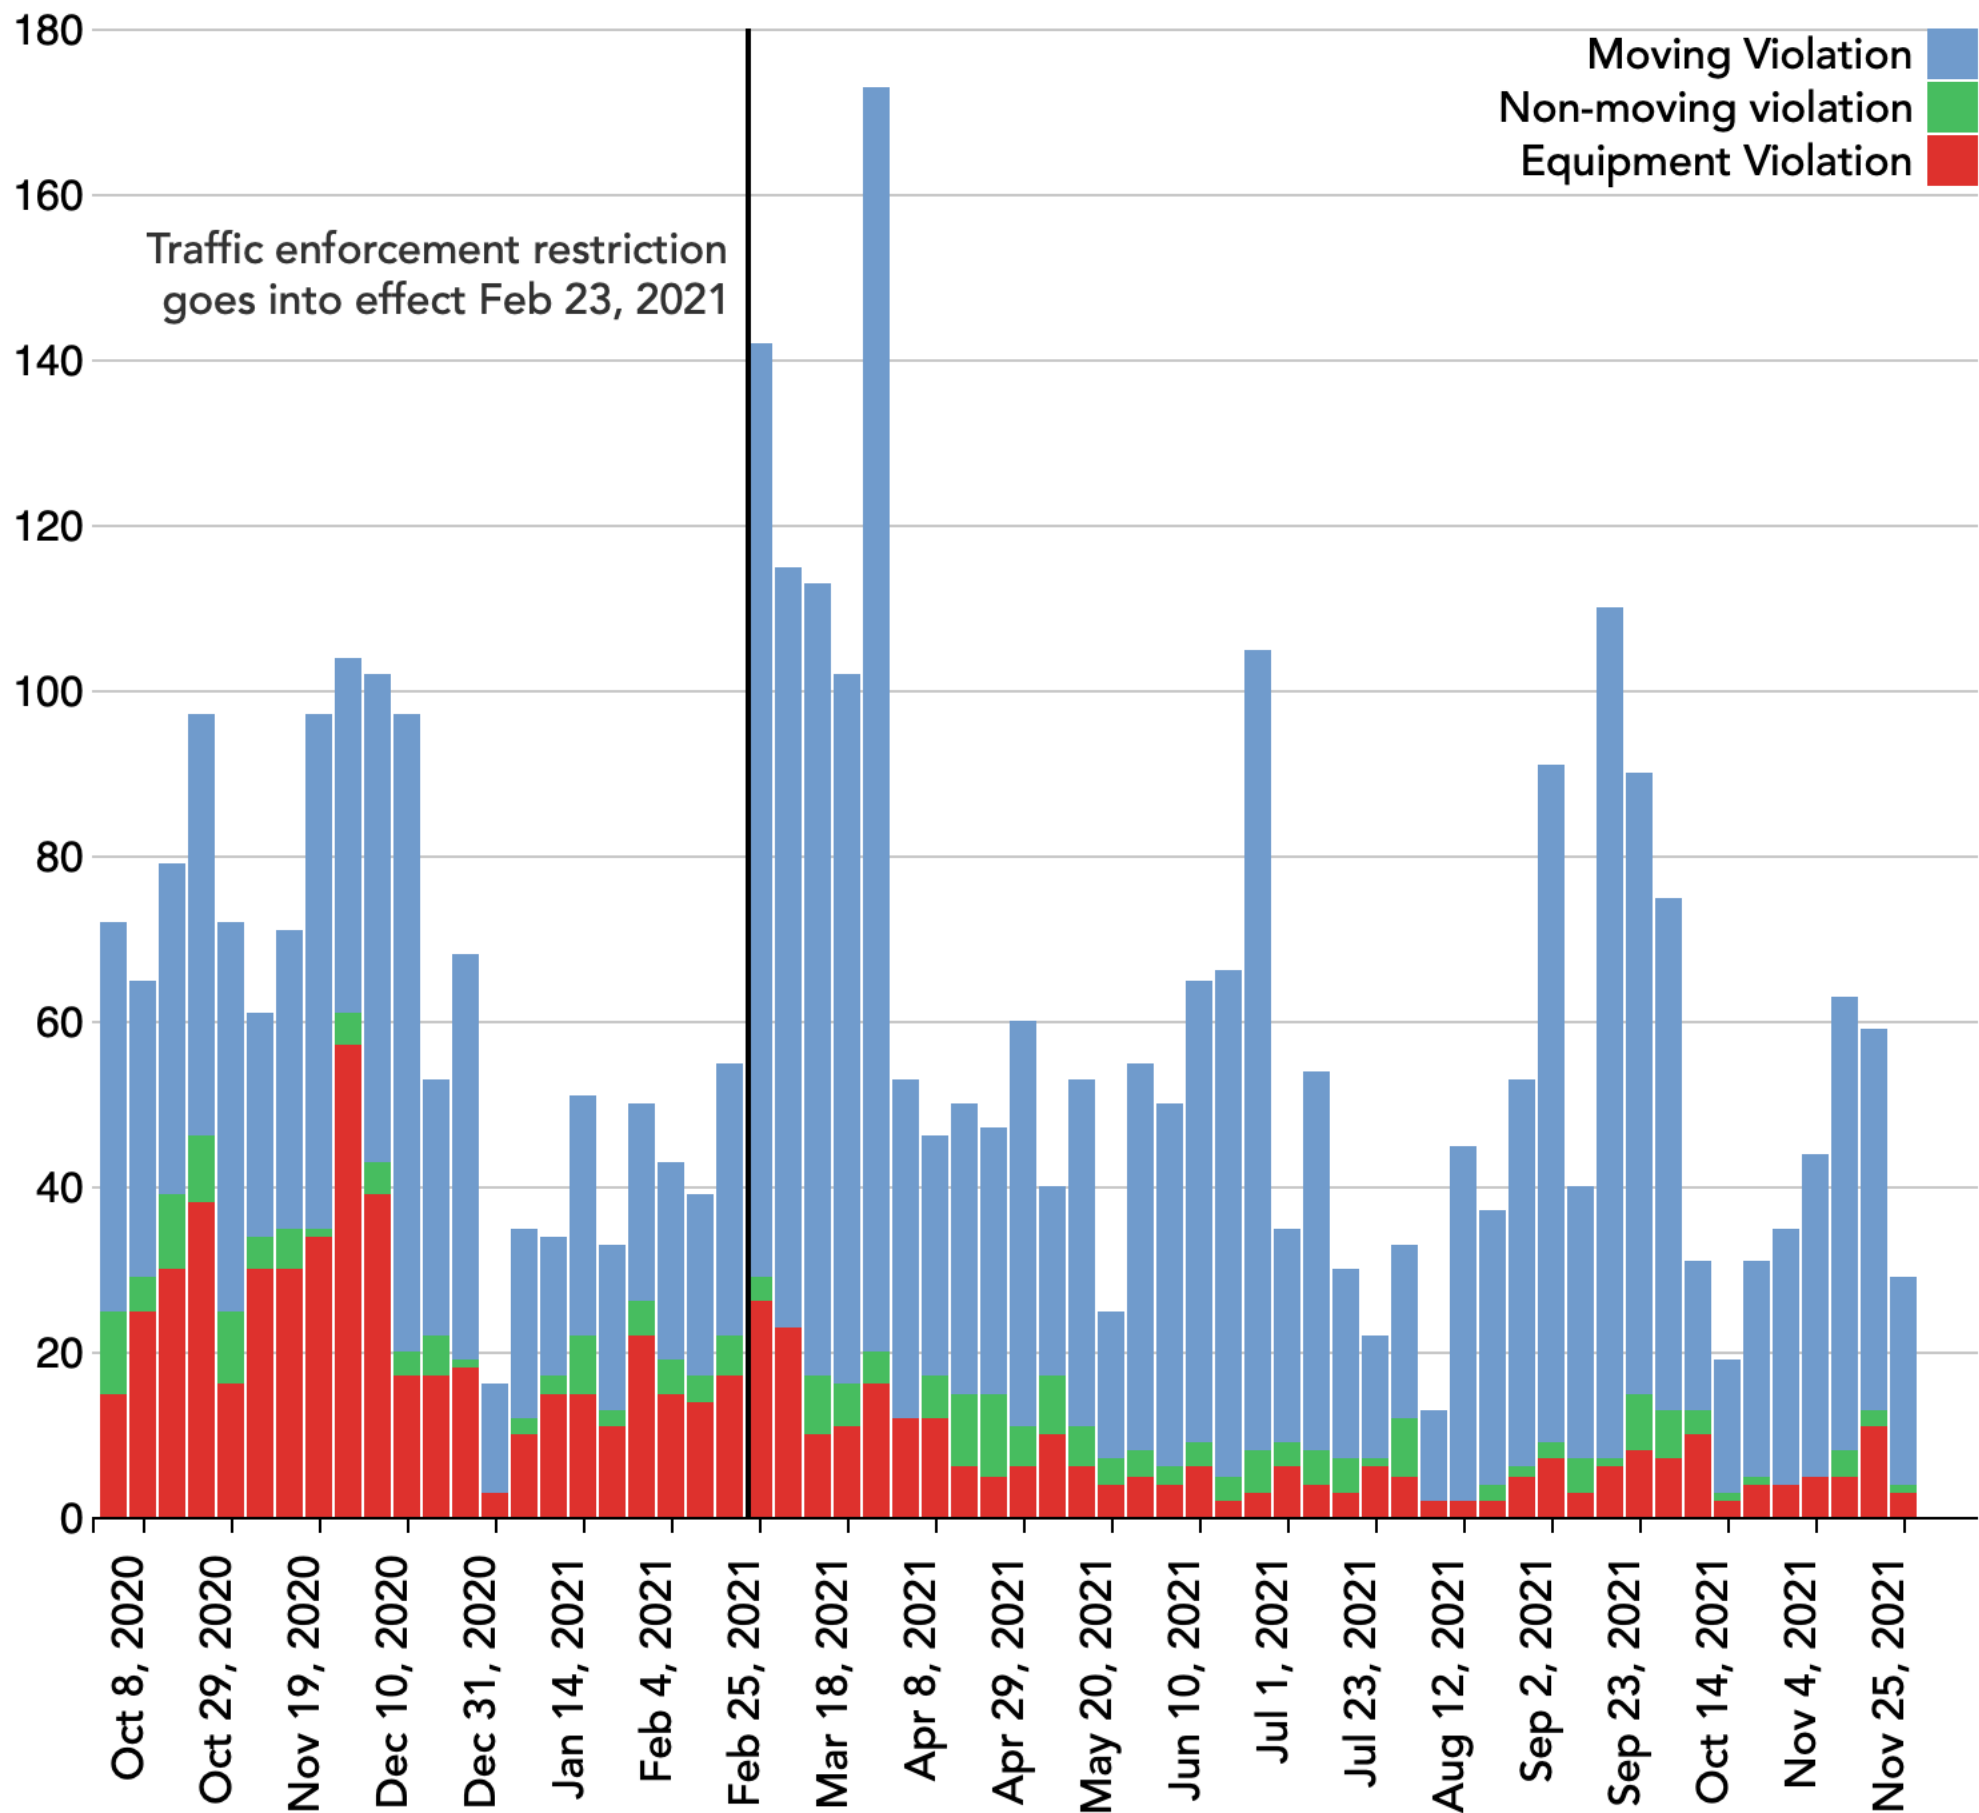

Mapping Police Violence collected data on over **1,100 killings by police in 2021**. We compiled this information from media reports, obituaries, public records, and databases like Fatal Encounters and the WashingtonPost. Despite the federal government's efforts to create a national database on this issue, their Use of Force Data Collection program is **expected to shut down** this year because fewer than 60% of the nation's law enforcement reported data to the program. **As such, this report represents the most comprehensive public accounting of deadly police violence in 2021.** Our analysis suggests the majority of killings by police in 2021 could have been prevented and that specific policies and practices might prevent police killings in the future.

Scroll to explore the findings.

1,134 people were killed by police in 2021.

More people were killed by police in 2021 than almost any other year in recent history.

97% of people killed by police in 2021 were killed by police shootings. Tasers, physical force, and police vehicles accounted for most other deaths.

- Officers identified (434)
- Officers with one prior shooting (11)
- Officers with two or more prior shootings (5)
- Officers not reported/unable to be identified (700)

Most killings began with police responding to **suspected non-violent offenses** or cases where **no crime** was reported. **117** people were killed after police stopped them for a traffic violation.

- Suspected non-violent offense or no reported crime (555)
- Traffic violation (117)
- Unknown (69)

In February 2021, the City of Berkeley enacted a new policy meant to restrict police from enforcing some traffic violations, including equipment violations like expired tags or tinted windows. While stops for equipment violations have declined since then, overall police traffic enforcement has not reduced substantially - indicating the need for more expansive restrictions on police traffic enforcement.