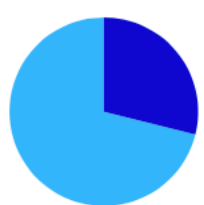

Denver: STAR program responds to **29% of welfare check, disturbance, suicidal or intoxicated persons calls in designated neighborhoods**