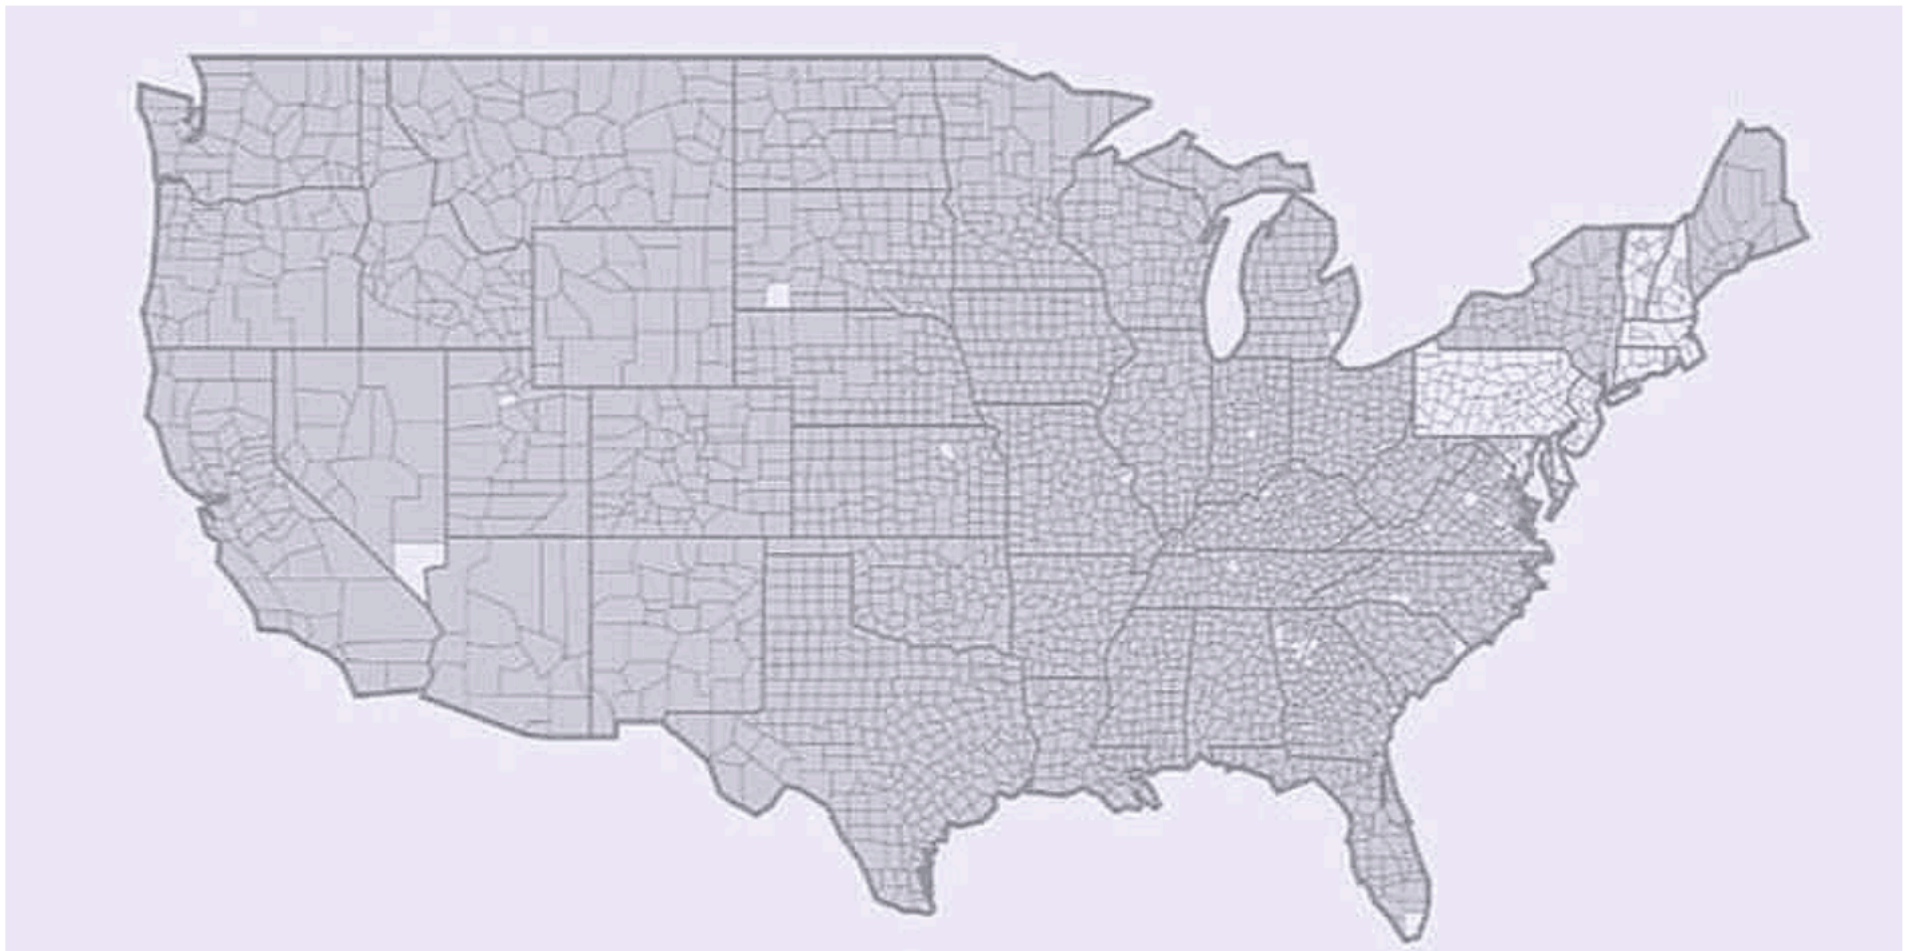

Police Scorecard

Search the largest database on policing in America