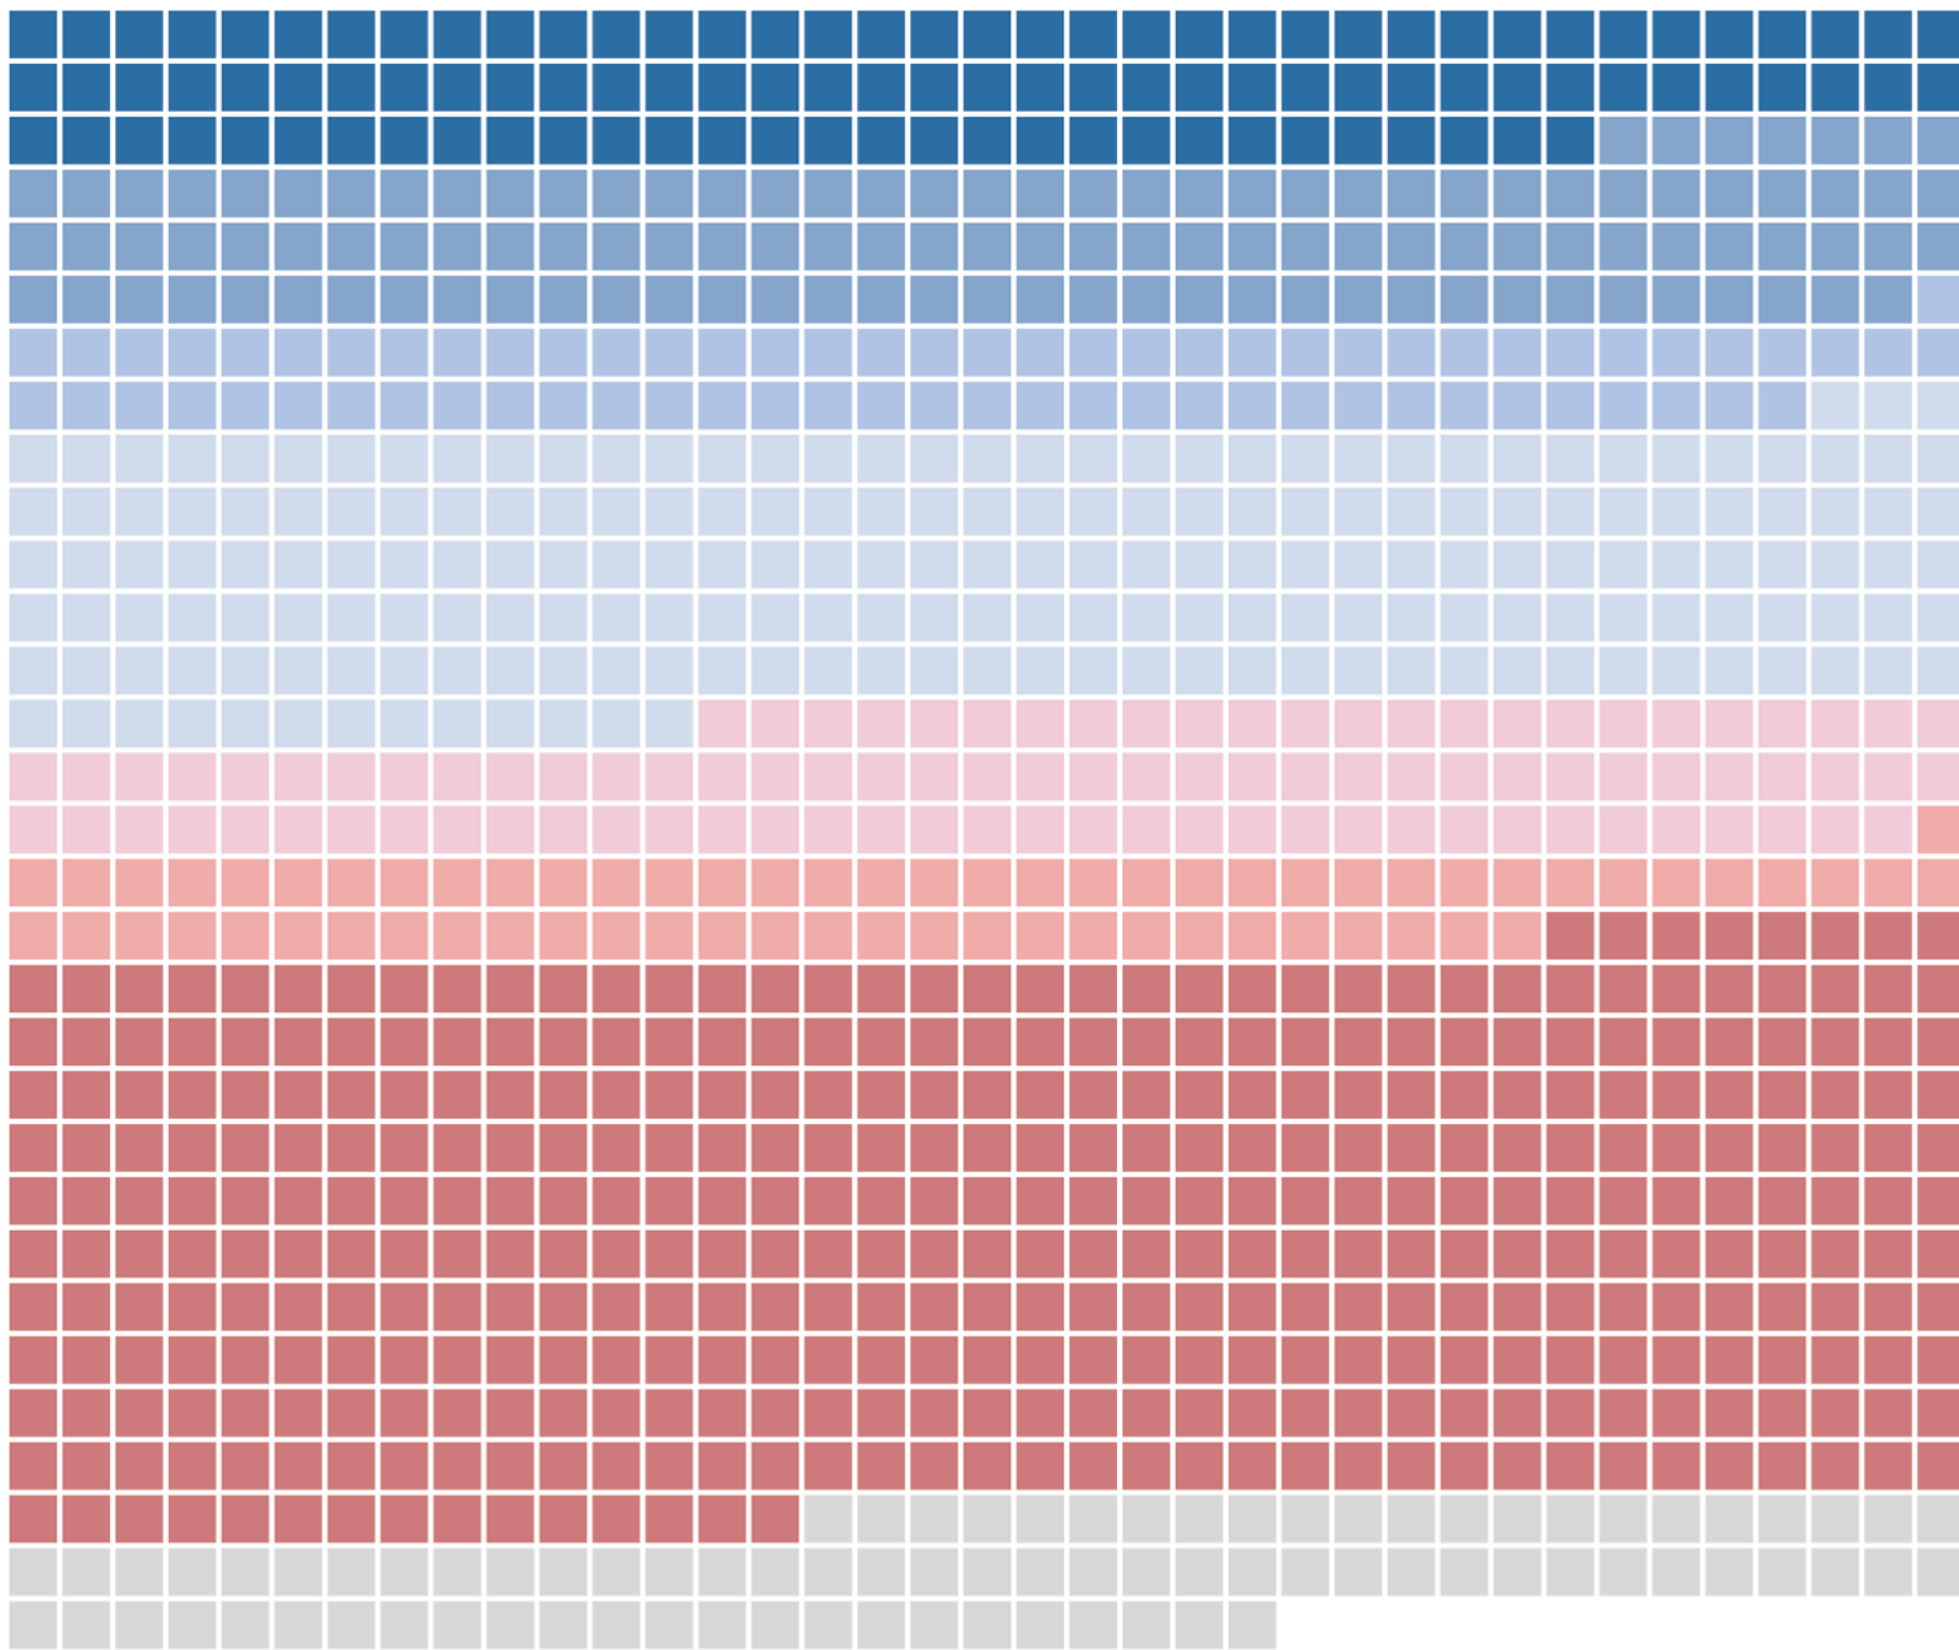

- Officers identified (434)
- Officers with one prior shooting (11)
- Officers with two or more prior shootings (5)
- Officers not reported/unable to be identified (700)

Most killings began with police responding to **suspected non-violent offenses** or cases where **no crime** was reported. **117** people were killed after police stopped them for a traffic violation.

- Suspected non-violent offense or no reported crime (555)
- Traffic violation (117)
- Unknown (69)

In February 2021, the City of Berkeley enacted a new policy meant to restrict police from enforcing some traffic violations, including equipment violations like expired tags or tinted windows. While stops for equipment violations have declined since then, overall police traffic enforcement has not reduced substantially - indicating the need for more expansive restrictions on police traffic enforcement.

104 people were killed after police responded to reports of someone behaving erratically or having a **mental health crisis**.

- Mental Health/Welfare Check (104)
- Domestic Disturbance (72)
- Person with a Weapon (97)
- Violent Crime (393)
- Traffic Stop (117)
- Other Non-Violent Offense (201)
- Other Crimes Against People (67)
- None/Unknown (83)