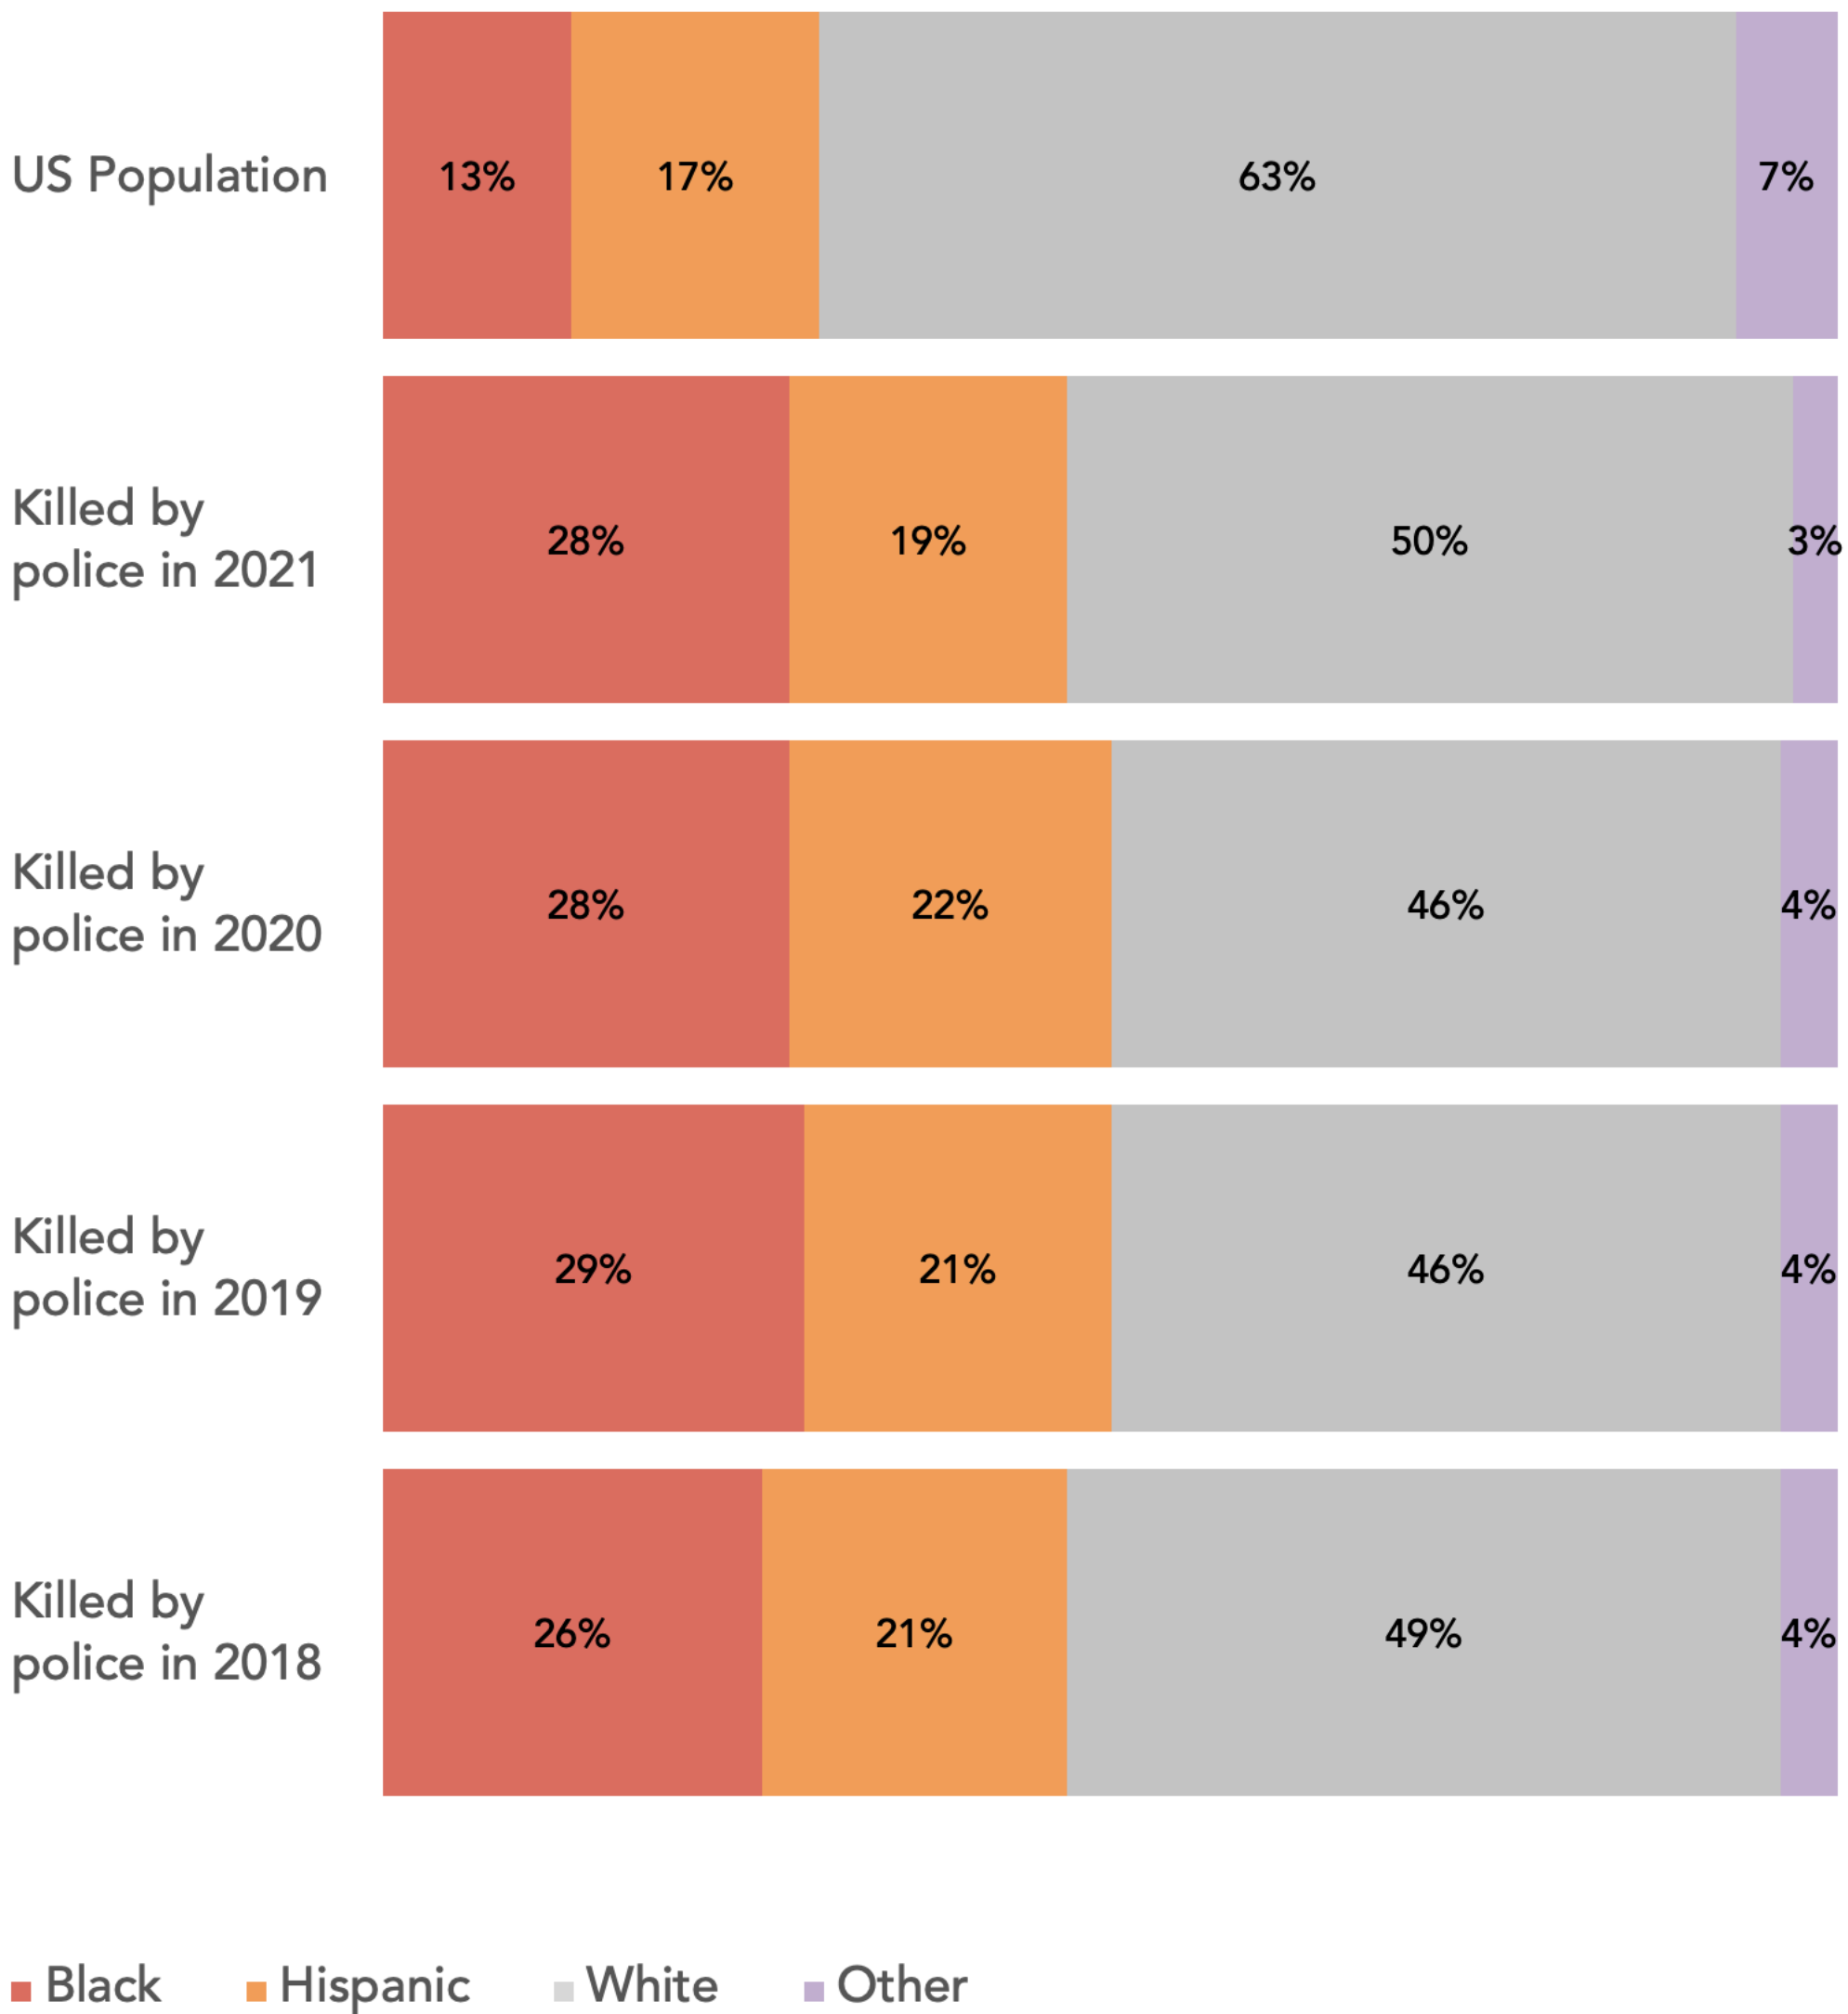

Police disproportionately kill Black people, year after year.