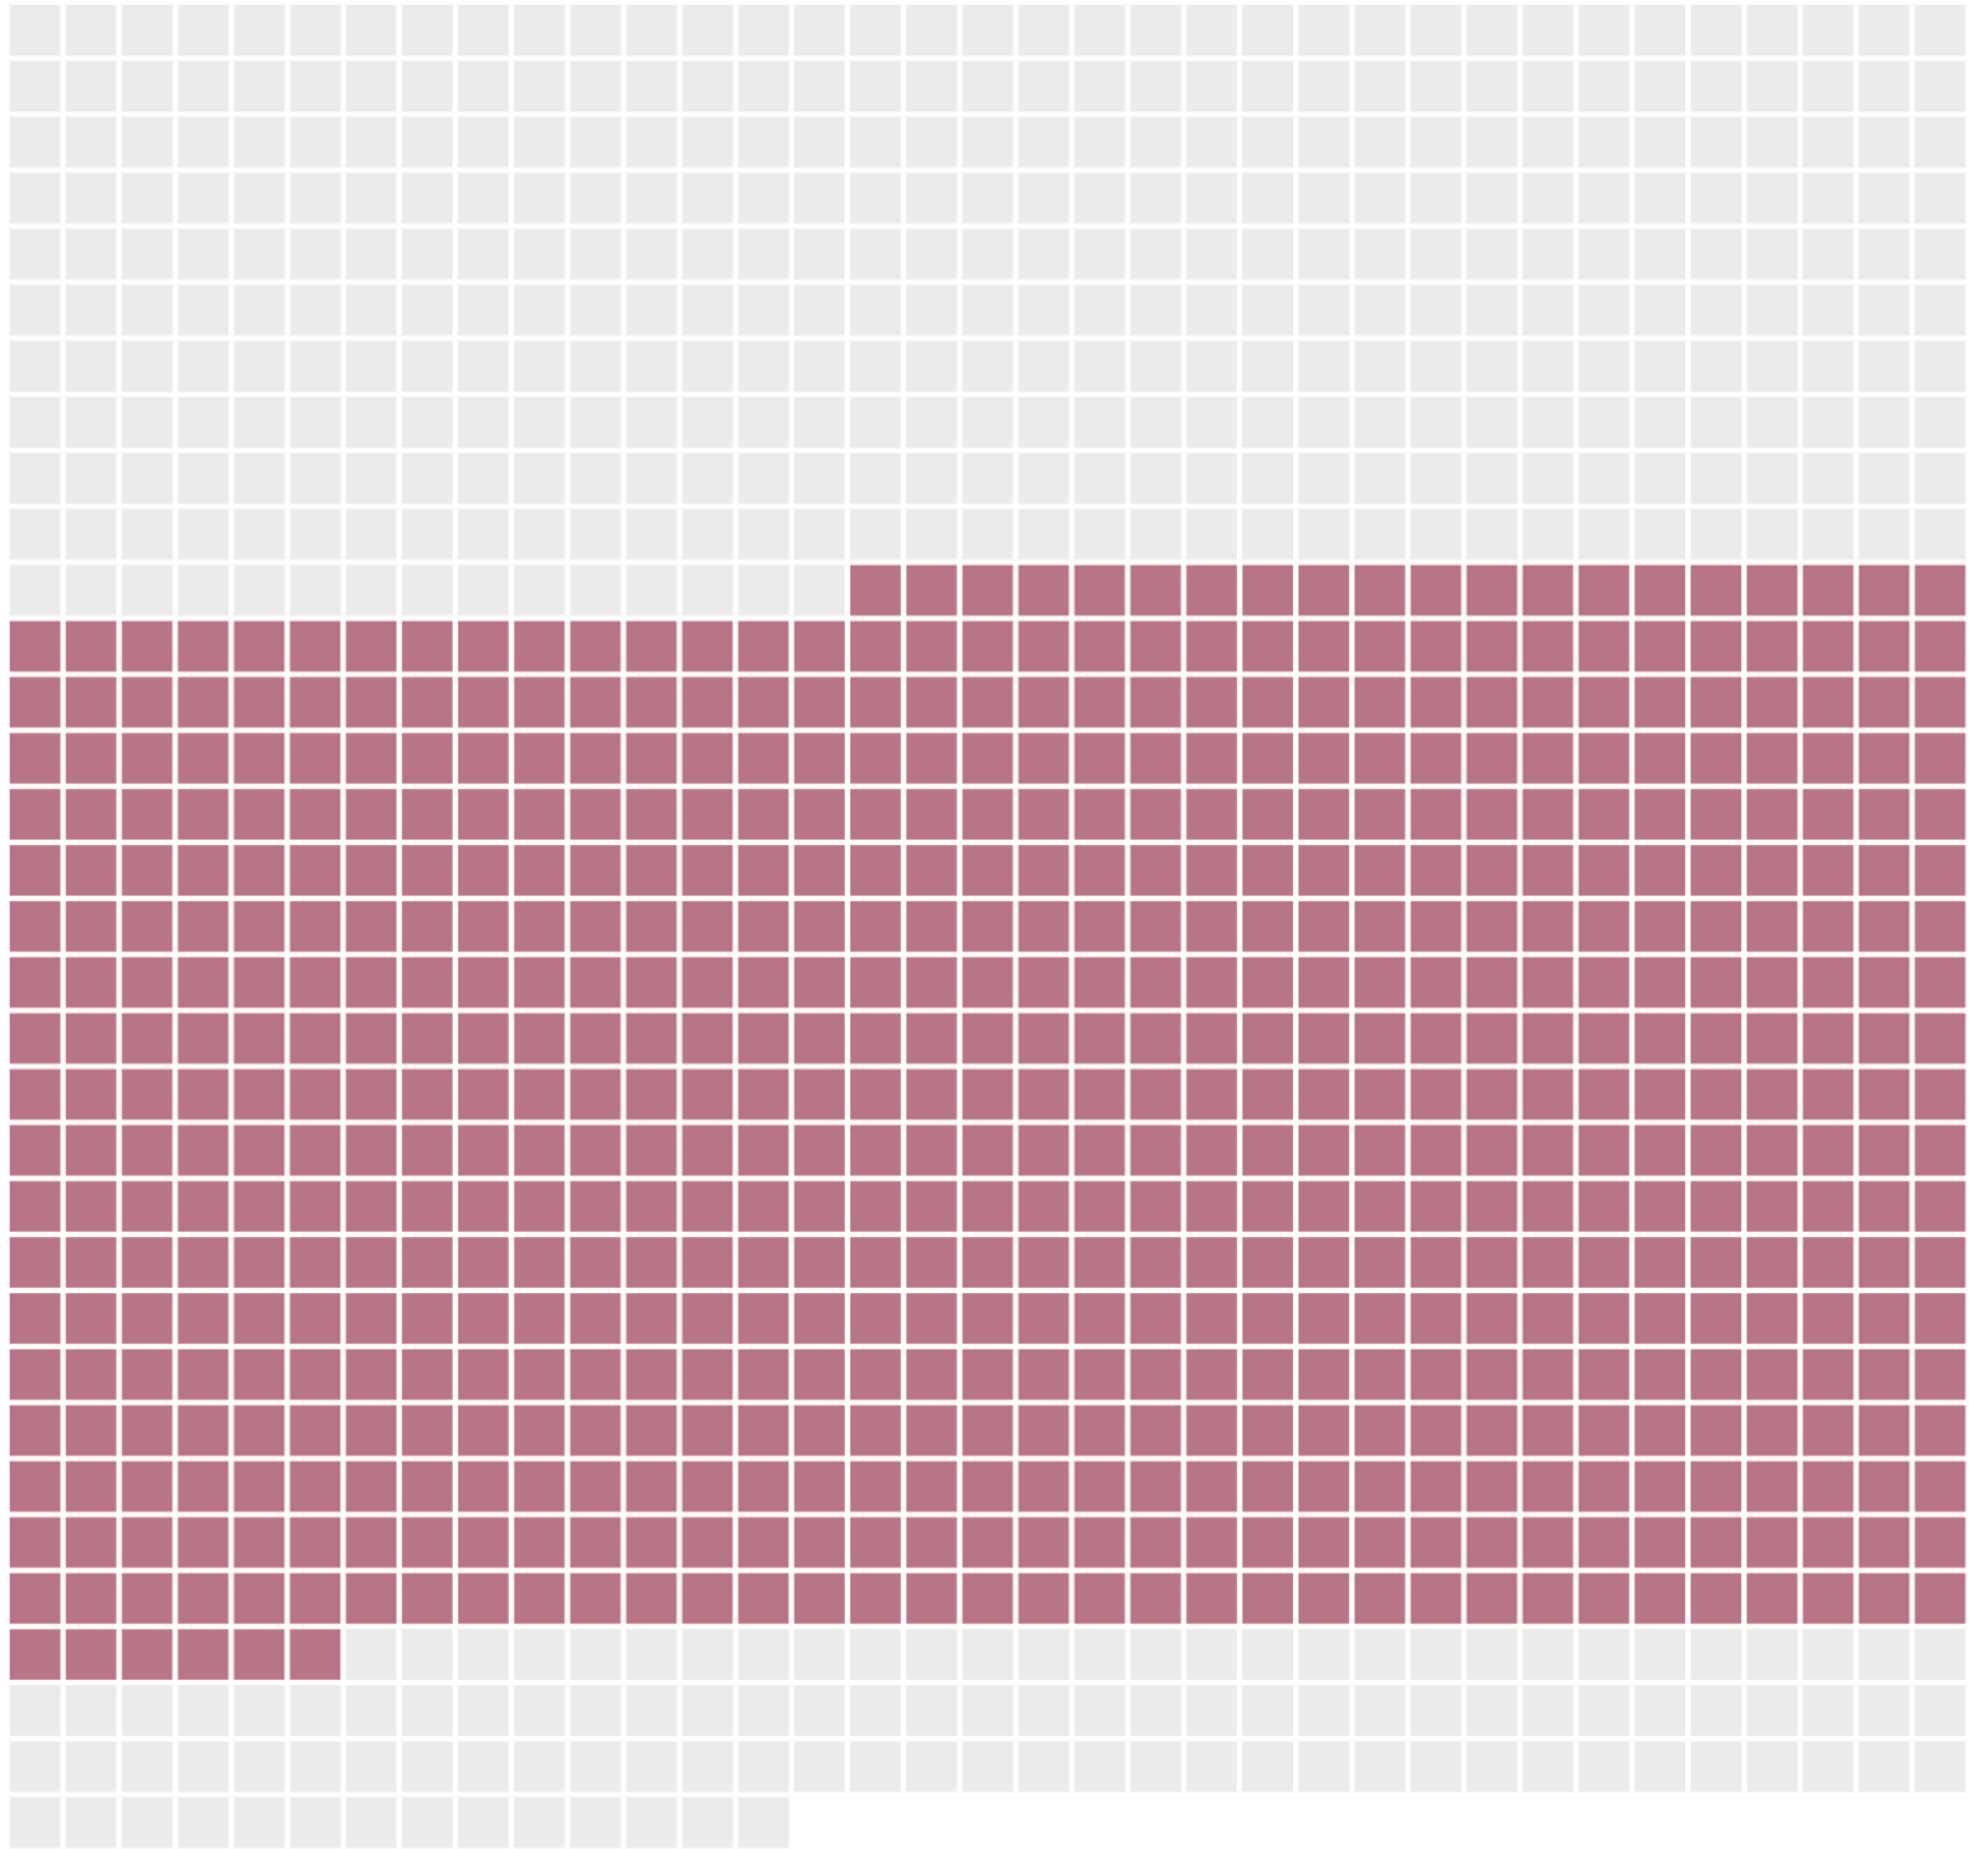

Half of those killed by police **were** reportedly armed with a gun.

- Unarmed (78)
- Vehicle (55)
- Knife/sharp object (161)
- Other object (71)
- Gun (656)
- Undetermined (113)