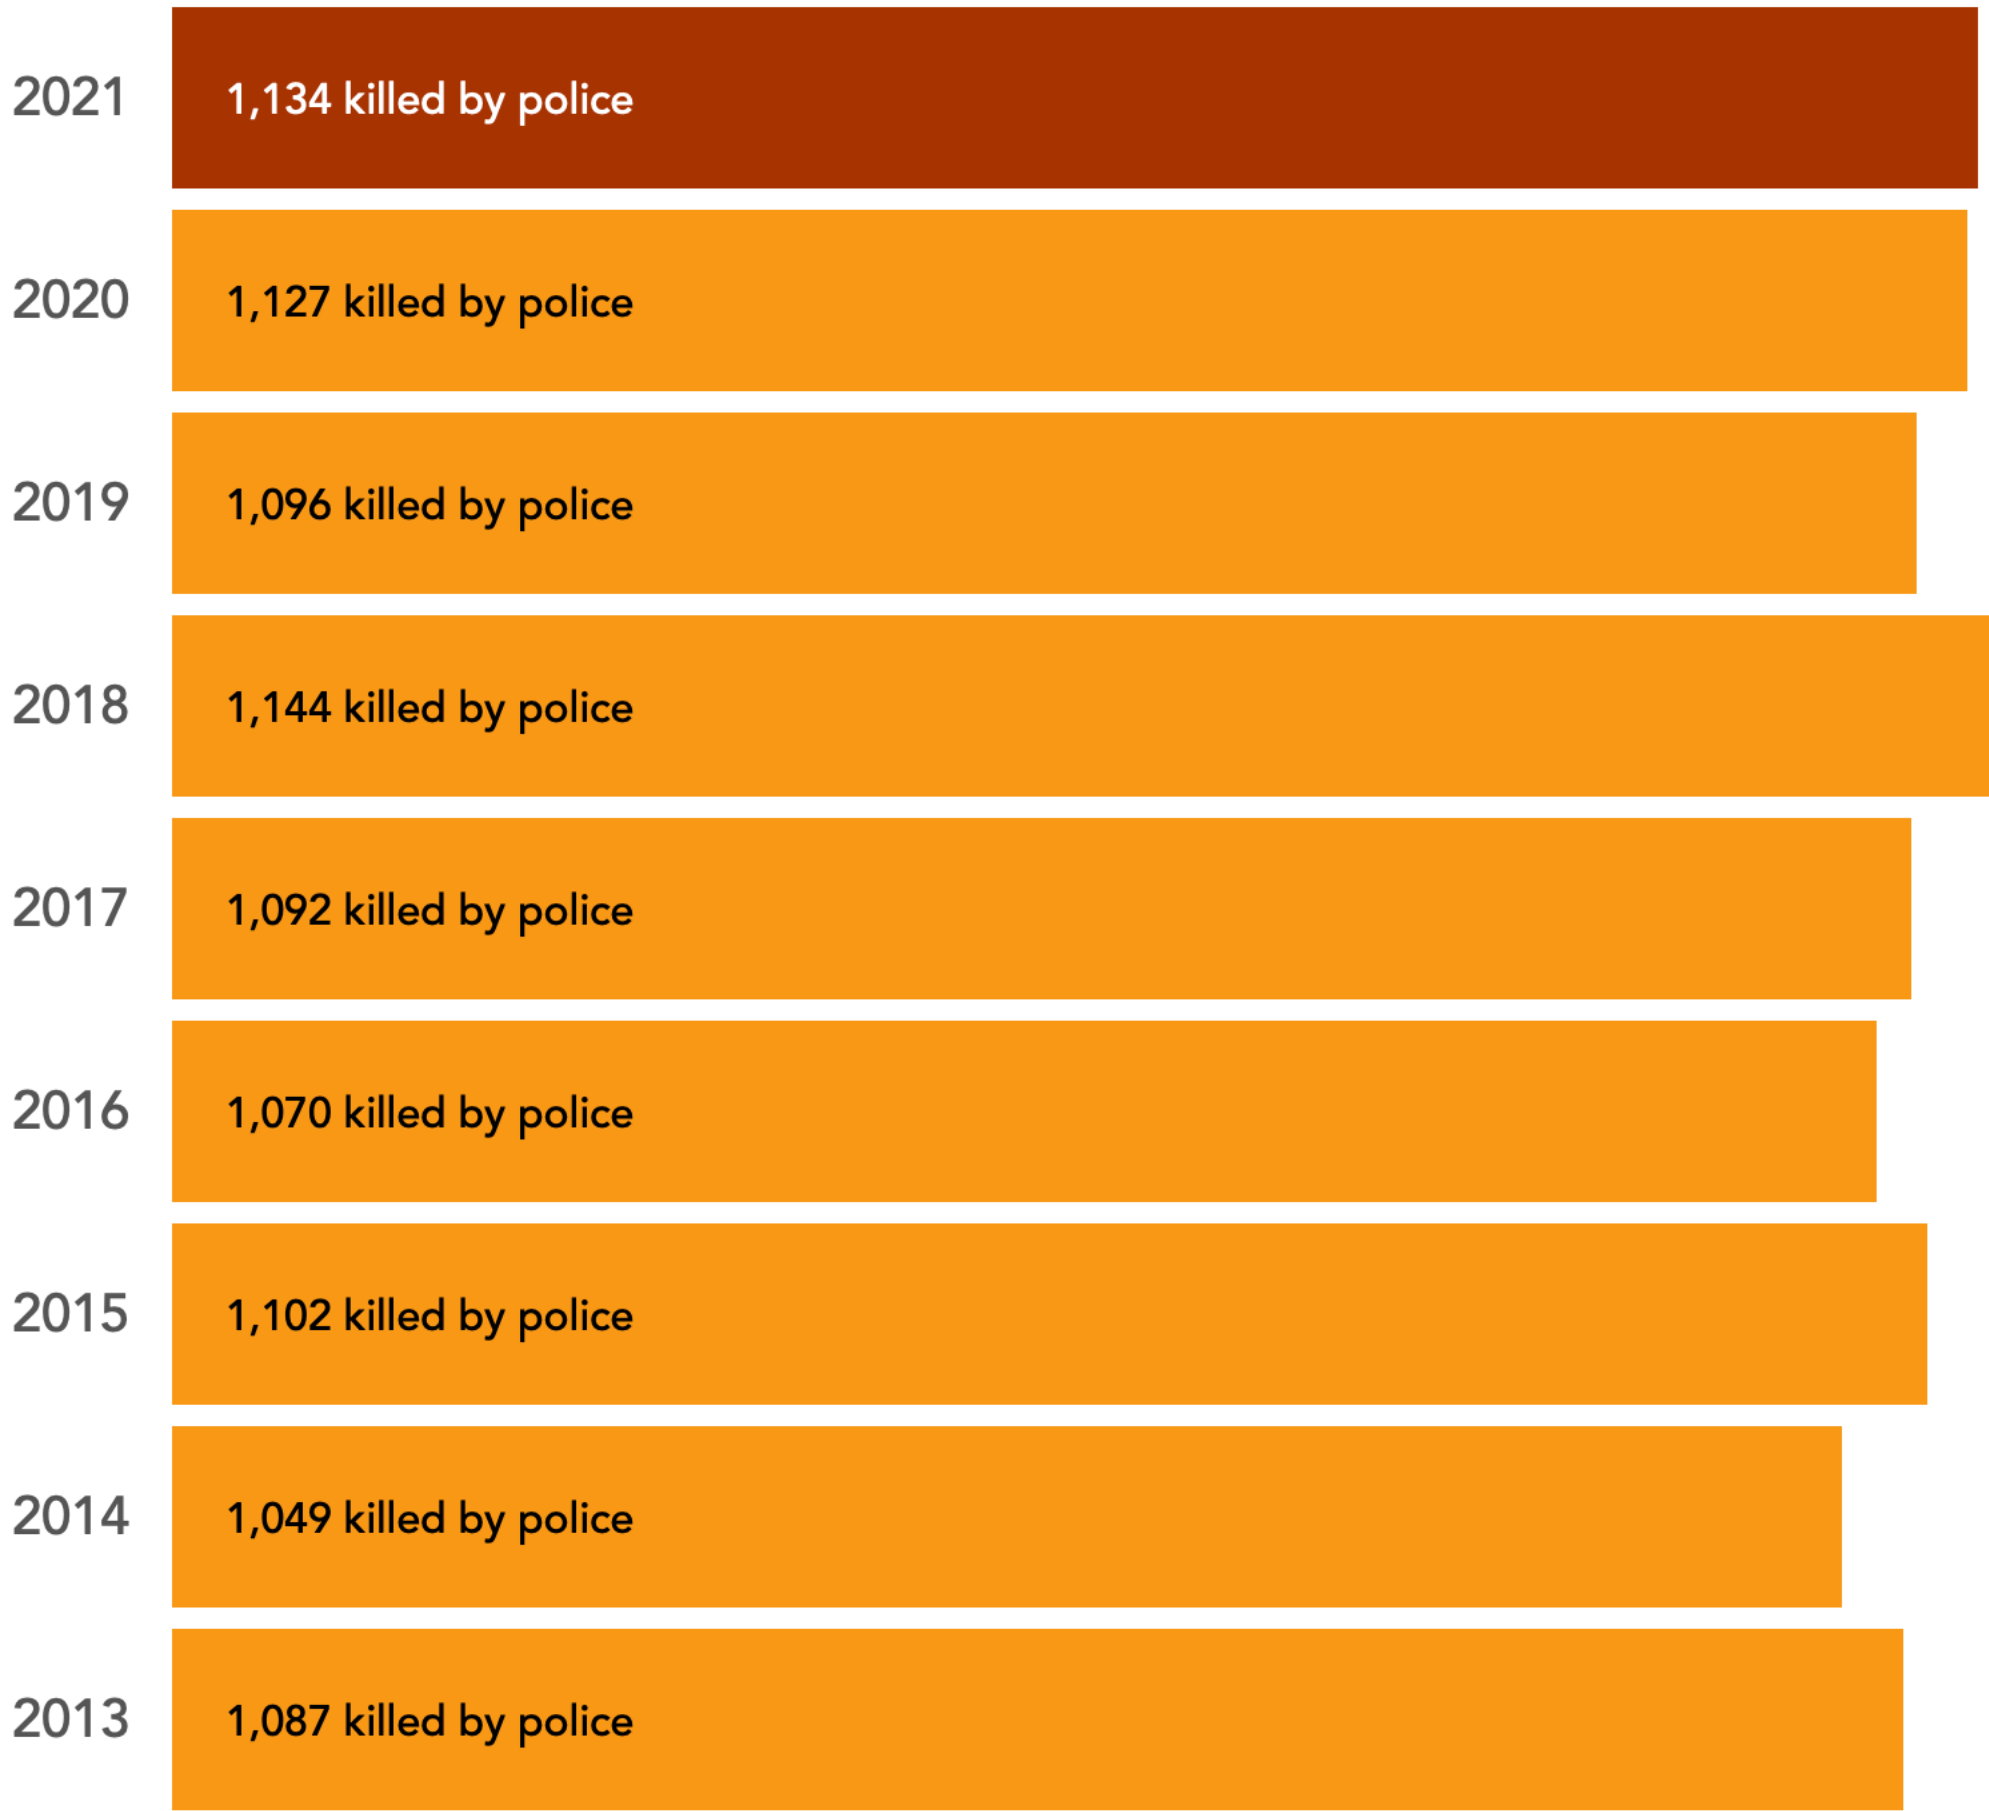

Mapping Police Violence collected data on over **1,100 killings by police in 2021**. We compiled this information from media reports, obituaries, public records, and databases like Fatal Encounters and the WashingtonPost. Despite the federal government's efforts to create a national database on this issue, their Use of Force Data Collection program is **expected to shut down** this year because fewer than 60% of the nation's law enforcement reported data to the program. **As such, this report represents the most comprehensive public accounting of deadly police violence in 2021.** Our analysis suggests the majority of killings by police in 2021 could have been prevented and that specific policies and practices might prevent police killings in the future.

Scroll to explore the findings.

1,134 people were killed by police in 2021.

More people were killed by police in 2021 than almost any other year in recent history.

97% of people killed by police in 2021 were killed by police shootings. Tasers, physical force, and police vehicles accounted for most other deaths.

Each year, **fewer than 3% of killings by police result in officers being charged with a crime**. Officers are disproportionately prosecuted by Black prosecutors — **especially Black women**. Representing only **1%** of the nation’s elected prosecutors, Black women were **9%** of prosecutors who charged officers for killing someone, **13%** of prosecutors convicting officers and **20%** of prosecutors charging officers in two or more deadly force incidents from 2013-2021.

- Officers identified (434)
- Officers with one prior shooting (11)
- Officers with two or more prior shootings (5)
- Officers not reported/unable to be identified (700)

Most killings began with police responding to **suspected non-violent offenses** or cases where **no crime** was reported. **117** people were killed after police stopped them for a traffic violation.